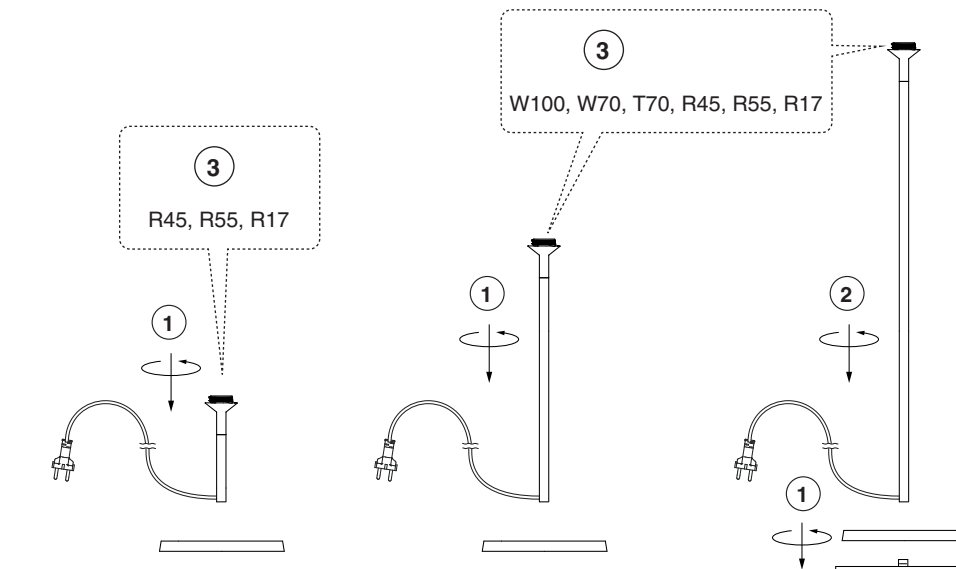

Options

TECHNICAL FEATURES

1 X E27 MAX 15W LED no incl.

Together
we take care
of the planet

Together we take care of the planet.

This is why we reduce paper consumption. Please refer to the safety, maintenance and warranty instructions at www.faro.es. If you cannot access it, call us at +34 937 723 965 or write to export@faro.es.