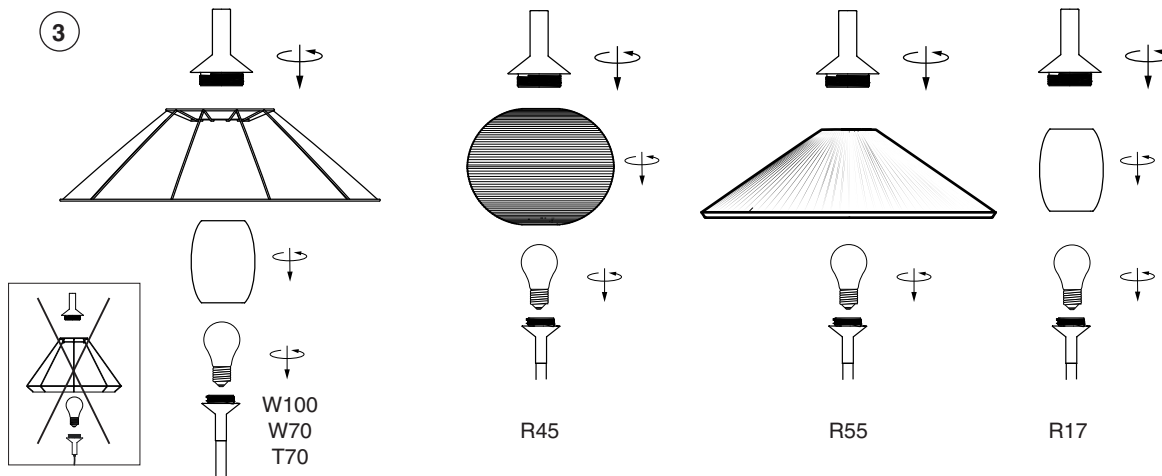

Options

TECHNICAL FEATURES

1 X E27 MAX 15W LED no incl.

Together
we take care
of the planet

Together we take care of the planet.

This is why we reduce paper consumption. Please refer to the safety, maintenance and warranty instructions at www.faro.es. If you cannot access it, call us at +34 937 723 965 or write to export@faro.es.