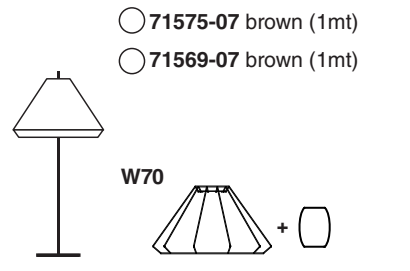

Options

TECHNICAL FEATURES

1 X E27 MAX 15W LED no incl.

Together
we take care
of the planet

Together we take care of the planet.

This is why we reduce paper consumption. Please refer to the safety, maintenance and warranty instructions at www.faro.es. If you cannot access it, call us at +34 937 723 965 or write to export@faro.es.