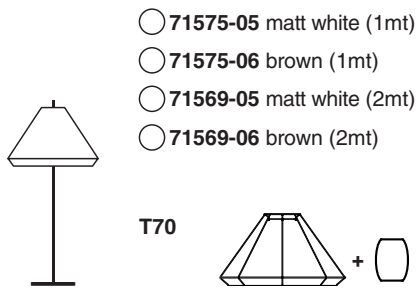

Options

TECHNICAL FEATURES

1 X E27 MAX 15W LED no incl.

Together
we take care
of the planet

Together we take care of the planet.

This is why we reduce paper consumption. Please refer to the safety, maintenance and warranty instructions at www.faro.es. If you cannot access it, call us at +34 937 723 965 or write to export@faro.es.