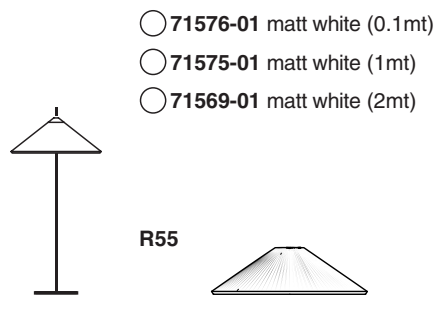

Options

TECHNICAL FEATURES

1 X E27 MAX 15W LED no incl.

Together
we take care
of the planet

Together we take care of the planet.

This is why we reduce paper consumption. Please refer to the safety, maintenance and warranty instructions at www.faro.es. If you cannot access it, call us at +34 937 723 965 or write to export@faro.es.