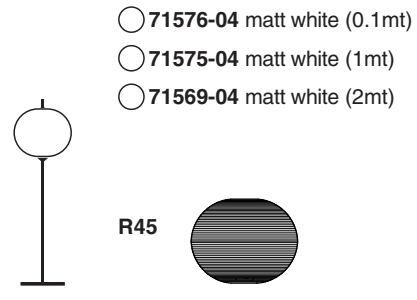

Options

TECHNICAL FEATURES

1 X E27 MAX 15W LED no incl.

Together
we take care
of the planet

Together we take care of the planet.

This is why we reduce paper consumption. Please refer to the safety, maintenance and warranty instructions at www.faro.es. If you cannot access it, call us at +34 937 723 965 or write to export@faro.es.