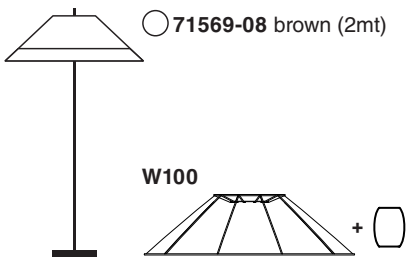

Options

TECHNICAL FEATURES

1 X E27 MAX 15W LED no incl.

Together
we take care
of the planet

Together we take care of the planet.

This is why we reduce paper consumption. Please refer to the safety, maintenance and warranty instructions at www.faro.es. If you cannot access it, call us at +34 937 723 965 or write to export@faro.es.