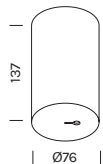

Rosone per dimmerazioni 220-240Vac
alimentatore incluso
Canopy for dimmable version
220-240Vac driver included

RS05/PUSH
RS05/1-10
RS05/DALI

-BO

Rosone per 2 sfere alimentatore incluso
Canopy for 2 lamps driver included

RS28

-BI