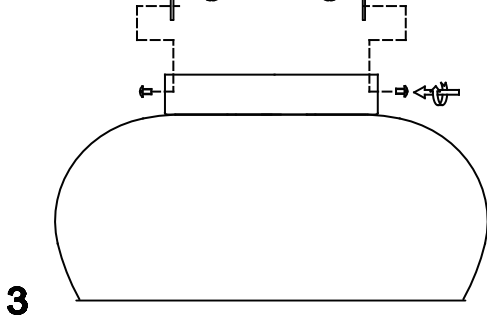

RECOMMENDED LUCIDE LIGHT SOURCE

49032/05/65

Light source dimmable : Yes

Light source incl. : No

General

Dimensions LxWxH : 30.5 cm x 30.5 cm x 20.5 cm

Height minimum : -

Height maximum : -

Dimensions shade LxWxH : 30.5 cm x 30.5 cm x 17.5cm

Main material : Metal&Glass

Ceiling rose material : Metal

Color : Matt black ,smoke plated glass

Style : Morden

Shape: Oval

Weight : 1.85 kg

Warranty : 2 years

Product specifications

Dimmable : Yes

Light direction : Around (Diffuse)

Adjustable in height : No

Directional : Not Directional

Cable : No

Cable length : -

Sensor : Without Sensor

INSTALLATION DRAWING SPECIFICATIONS

4