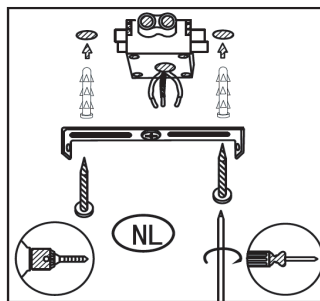

Dimensions shade LxWxH : 30.5 cm x 30.5 cm x 17.5cm

Main material : Metal&Glass

Ceiling rose material : Metal

Color : Matt black ,smoke plated glass

Style : Morden

Shape: Oval

Weight : 1.85 kg

Warranty : 2 years

INSTALLATION DRAWING SPECIFICATIONS

4