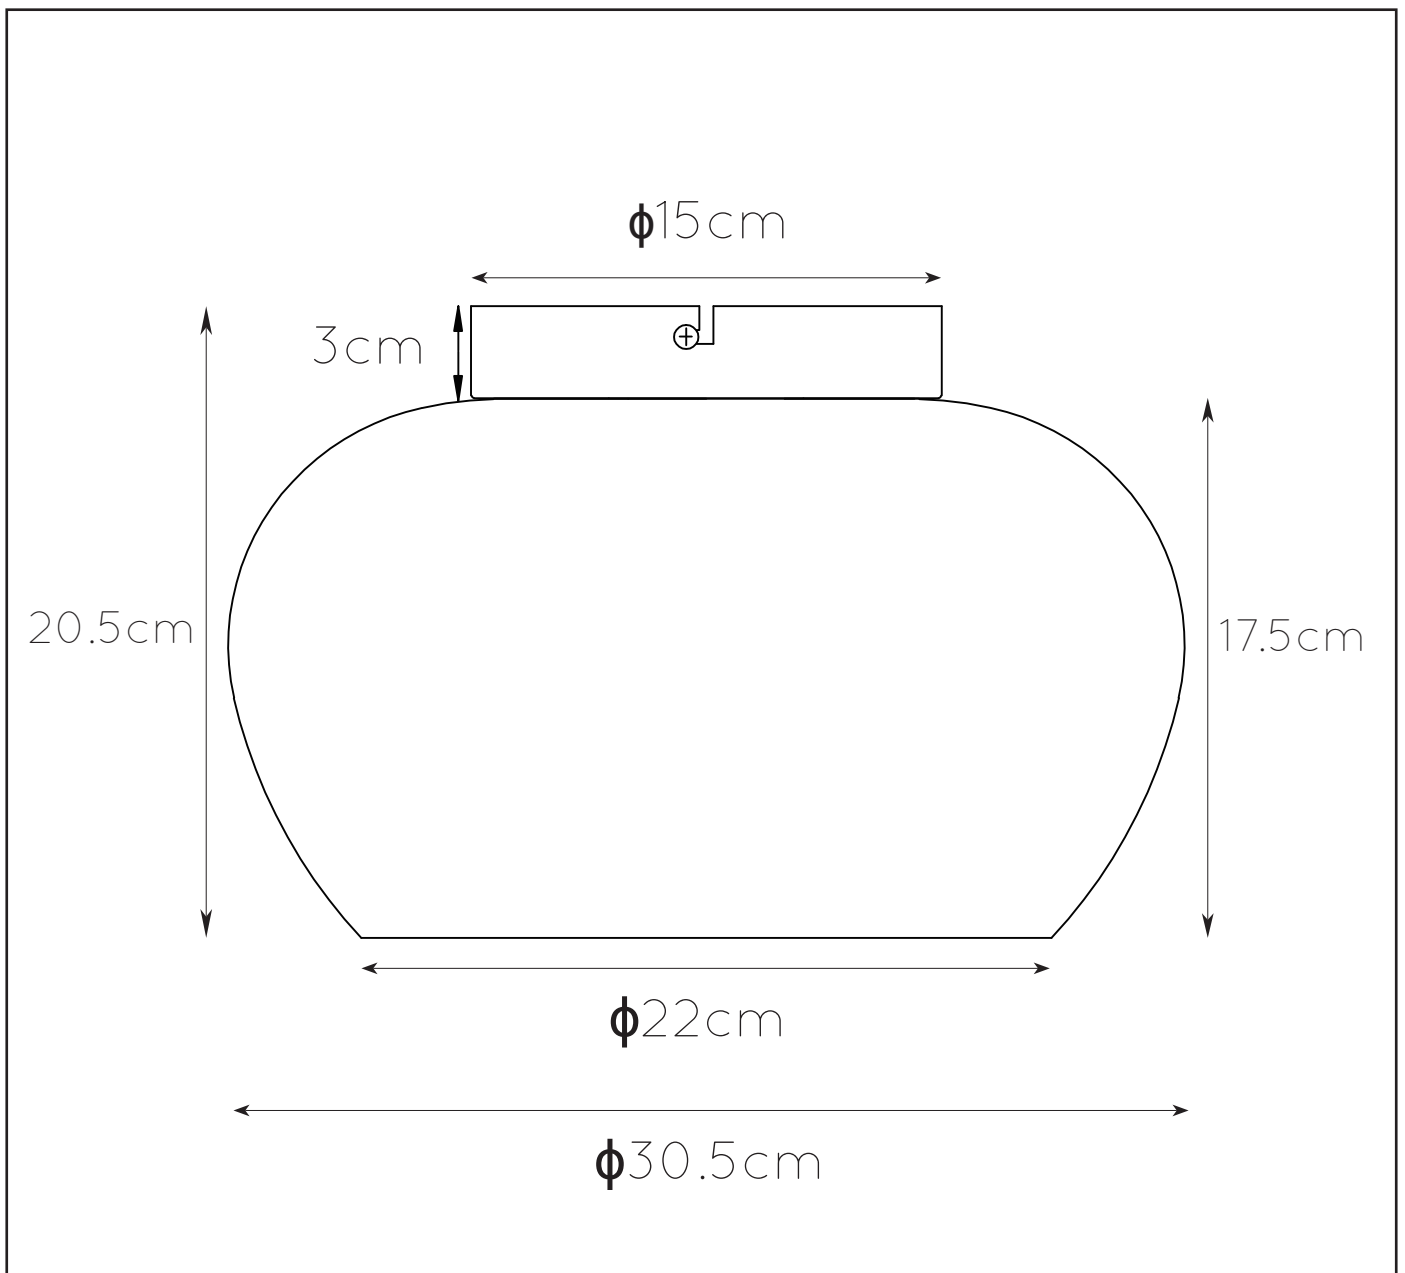

LUCIDE

JUDI

Item number : 45177/30/65

EAN code : 5411212451002

For more specifications, dimensions please visit
www.lucide.com