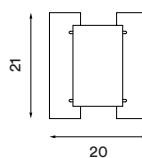

Bulb: E27, Max. 60 W

Voltage: 220V - 240V - 50/60Hz

Net weight: 1,2 kg (white, black, brass and dark green
versions), 0,8 kg (aluminium version)

Minimum order size: 2

Spare part available: Wall bracket

Dimensions and light direction: