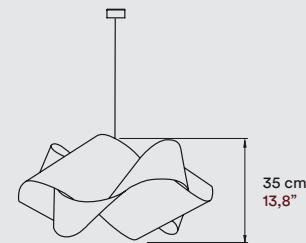

LARGE

MATERIALS & COMPONENTS

Wood Veneer Shade

Metal Tripod & Canopy

Electrical Cable
2 m drop 8 ft drop

LIGHT SOURCE

220 - 250V Class I CE
Bulb E27

120 - 277V UL US
Bulb E26 or GU24

FINISHES

WOOD VENEER

● 20 Ivory White	● 28 Blue
● 21 Natural Cherry	● 29 Grey
● 22 Natural Beech	● 30 Turquoise
● 24 Yellow	● 31 Chocolate
● 25 Orange	● 33 Pale Rose
● 26 Red	

AWARDS

Chicago

Germany