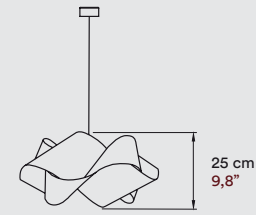

SWIRL

SUSPENSION

RAY POWER

SMALL