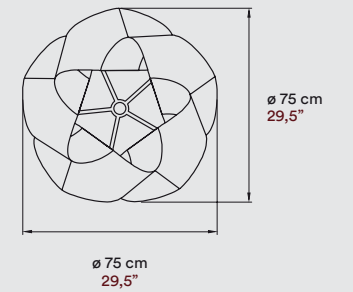

LARGE

MATERIALS & COMPONENTS

Wood Veneer Shade

Metal Tripod & Canopy

Electrical Cable
2 m drop 8 ft drop

LIGHT SOURCE

220 - 250V Class I CE
Bulb E27

120 - 277V UL US
Bulb E26 or GU24

FINISHES

WOOD VENEER

● 20 Ivory White	● 28 Blue
● 21 Natural Cherry	● 29 Grey
● 22 Natural Beech	● 30 Turquoise
● 24 Yellow	● 31 Chocolate
● 25 Orange	● 33 Pale Rose
● 26 Red	

AWARDS

Chicago

Germany