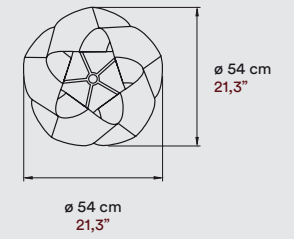

SWIRL

SUSPENSION

RAY POWER

SMALL