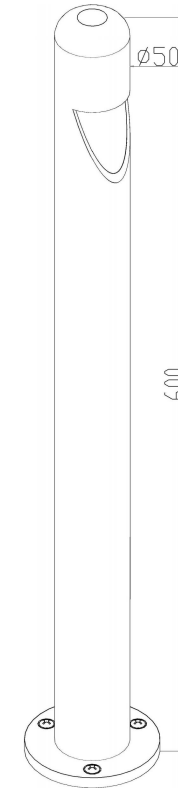

Instruction

O423FL-L5GF

MAX 5W
200 Lumen

Model: O423FL-L5GF
Collection: Outdoor
Series: Hagen
Landschaftslampe

This product contains a light source of energy efficiency class F