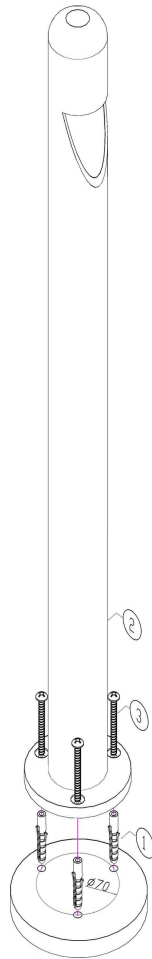

Instruction

O423FL-L5GF

MAX 5W
200 Lumen

Model: O423FL-L5GF
Collection: Outdoor
Series: Hagen
Landschaftslampe

This product contains a light source of energy efficiency class F