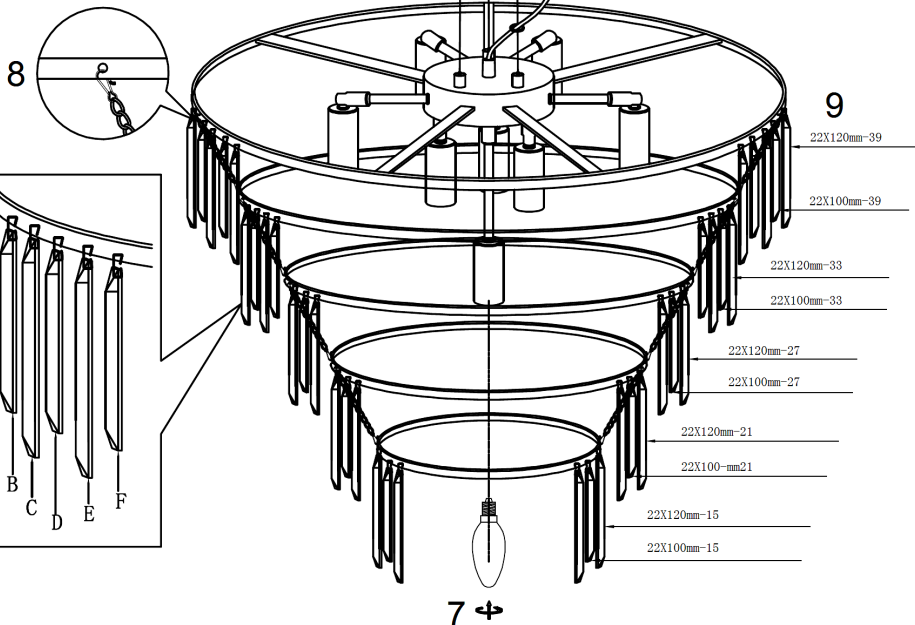

**MAINS SUPPLY**

LIVE - Possible colours : Red or Brown

⊕ EARTH - Un sleeved copper or (Green / Yellow)

NEUTRAL - Possible colours : Black or Blue

**LIGHT FITTING**

LIVE

⊕ EARTH

NEUTRAL