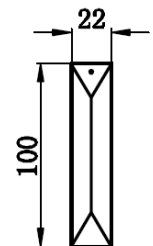

Ⓓ Smoky Grey 45X

Ⓕ Transparent Color 45X