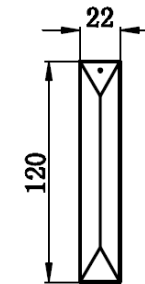

Ⓒ Transparent Color 45X

Ⓔ Amber Color 45X