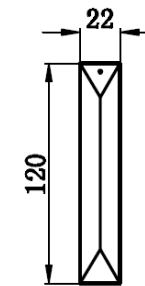

**MAINS SUPPLY**

LIVE - Possible colours : Red or Brown

⊕ EARTH - Un sleeved copper or (Green / Yellow)

NEUTRAL - Possible colours : Black or Blue

**LIGHT FITTING**

LIVE

⊕ EARTH

NEUTRAL