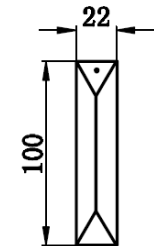

Ⓓ Smoky Grey 45X