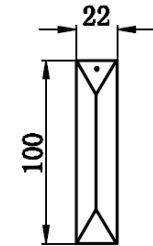

**MAINS SUPPLY**

LIVE - Possible colours : Red or Brown

⊕ EARTH - Un sleeved copper or (Green / Yellow)

NEUTRAL - Possible colours : Black or Blue

**LIGHT FITTING**

LIVE

⊕ EARTH

NEUTRAL