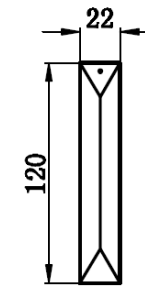

Ⓐ Smoky Grey 45X

Ⓒ Transparent Color 45X