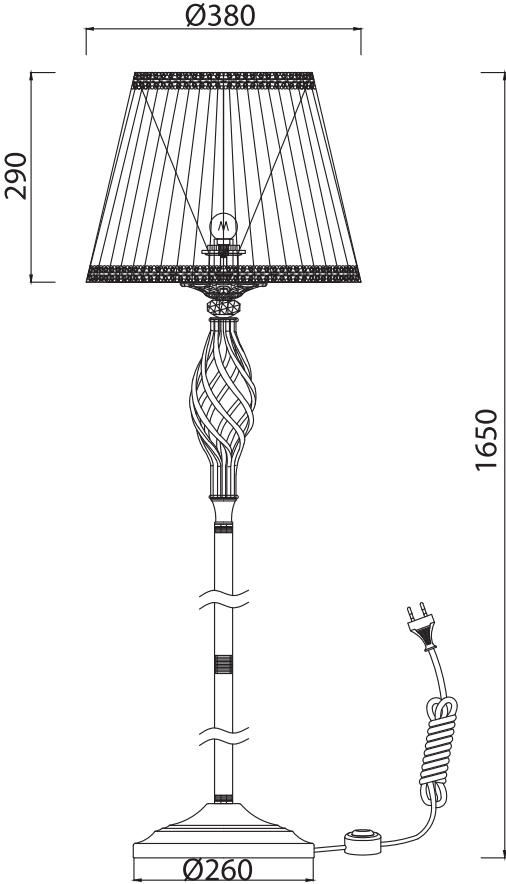

Instruction

④

Collection: Royal Classic
Series: Grace
Model: RC247-FL-01-R
Floor lamp

③

②

①

I – Floor lamp

290

Ø380

1650

Ø260

1 x E14 (40w)

MAYTONI
DECORATIVE LIGHTING

www.maytoni.de