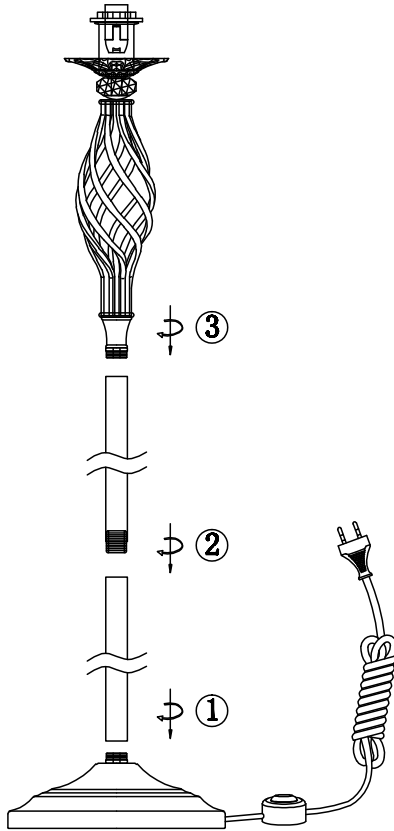

Instruction

④

Collection: Royal Classic
Series: Grace
Model: RC247-FL-01-R
Floor lamp

③

②

①

I – Floor lamp

290

Ø380

1650

Ø260

1 x E14 (40w)

MAYTONI
DECORATIVE LIGHTING

www.maytoni.de