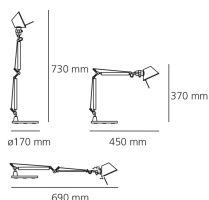

Tolomeo Micro Table - Black - Body Lamp + Base

Michele De Lucchi, Giancarlo Fassina

IP20   EAC 

LUMINAIRE

- Watt: **40W**
- Voltage: **220V-240V**
- Delivered lumens output: **244lm**
- CCT: **0K**
- Efficiency: **57%**
- Efficacy: **6.1lm/W**
- CRI: **100**

Notes

Interchangeable support: table base, clamp, desk fixed support and twin support that allows two independent lamp units to be fitted. Possibility to mount LED source on E14 Socket

DESCRIPTION

Base and cantilevered arms in polished aluminium; diffuser in matt anodised black aluminium; joints and supports in polished aluminium. System of spring balancing. The code is referred to the body lamp only

PRODUCT CODE: A011830

FEATURES

- Article Code: **A011830**
- Colour: **Black**
- Installation: **Table**
- Material: **Aluminium, steel**
- Series: **Design Collection**
- design by: **Michele De Lucchi, Giancarlo Fassina**

DIMENSIONS

- Length: **cm 45**
- Height: **cm 37**
- Base Diameter: **cm 17**
- Max Extension Height: **cm 73**
- Max Extension Length: **cm 69**

NOT INCLUDED SOURCES

- Category: **HALO**
- Number: **1**
- Lbs: **Qt26**
- Watt: **46W**
- Socket: **E14**
- Color Rendering: **1a**
- Color temperature (K): **3000K**