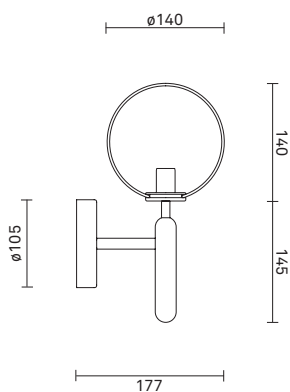

## TECHNICAL INFO

**Product no.:** 03480223

**Type:** Wall Light - Indoor

**Colour:**

Glass: Optic Clear

Metal: Rock Grey

**Materials:**

Powder coated metal

Mouth-blown glass

**Dimensions:**

177mm x 285mm

**Product weight:**

Product: 1079 g

**Packaging:**

Dimensions: L: 419mm x W: 155 mm x H: 166mm

Weight: 418 g