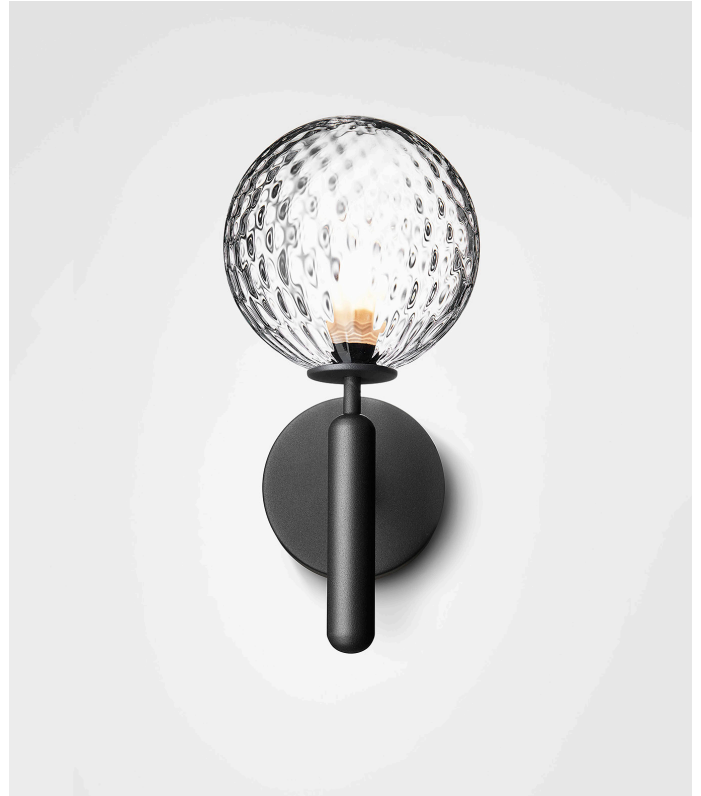

## MIIRA WALL Optic

Design: Sofie Refer, 2018. EU-model.

### Miira Wall in Rock Grey finish with mouth-blown Optic Clear glass

The significant details of Miira are the fine curves and thin neck that gives a graceful appearance.

The Miira Collection features mouth-blown glass globes in both Opal White and Optic Clear. The Optic glass has slight variances due to the handmade process, which makes each piece unique.

Miira collection is designed with the chandelier as a centre and expands into a complete series of lights, manufactured in the highest quality.

**Miira Wall** has a balanced graphic look suitable for domestic and public spaces.

## TECHNICAL INFO

**Product no.:** 03480223

**Type:** Wall Light - Indoor

**Colour:**

Glass: Optic Clear

Metal: Rock Grey

**Materials:**

Powder coated metal