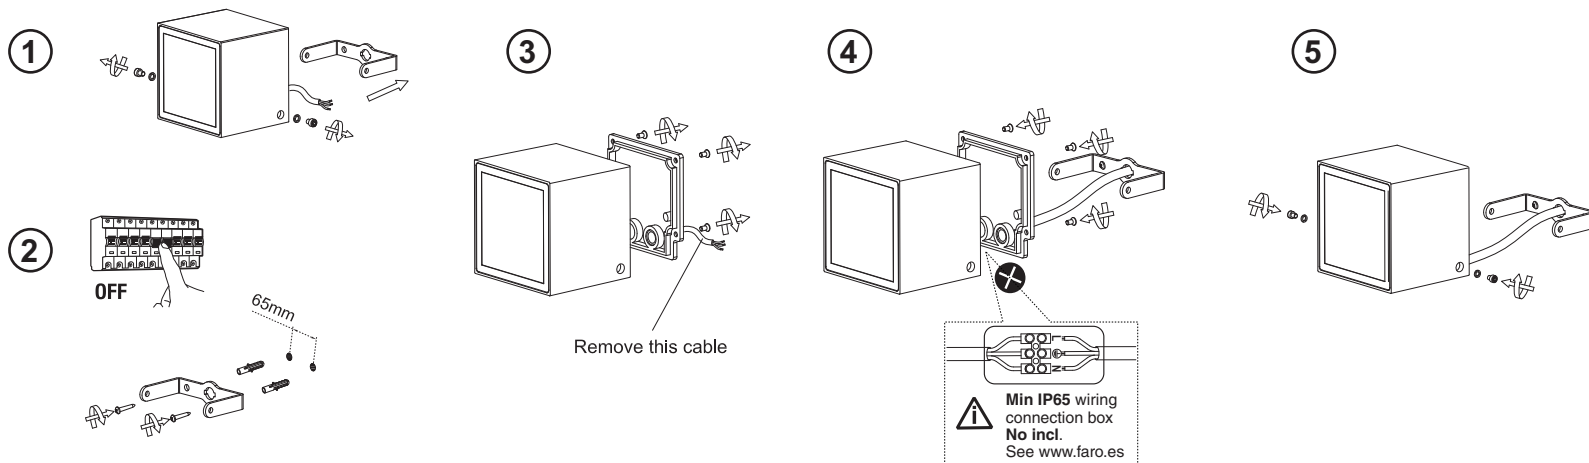

i Installation option 1

i Installation option 2

TECHNICAL FEATURES

COB LED 20W 3000K 1400lm 30° incl.

	IP65	IK06	1kg Kg 2.20lb	220-240 V~	50/60 Hz	0.2m H05RN-Fx1mm	LED
		CE	EAC				RECYCLE

**Together
we take care
of the planet**