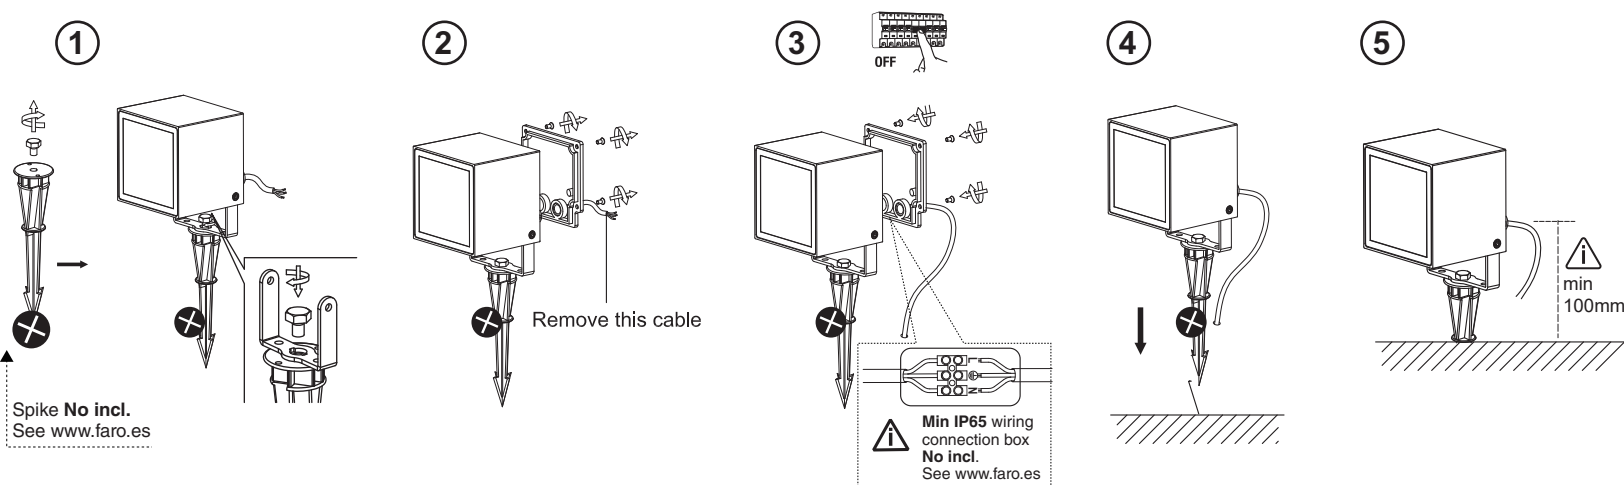

i Installation option 1

i Installation option 2

TECHNICAL FEATURES

COB LED 20W 3000K 1400lm 30° incl.

	IP65	IK06	1kg Kg 2.20lb	220-240 V~	50/60 Hz	0.2m H05RN-Fx1mm	LED
		CE	EAC				RECYCLE

**Together
we take care
of the planet**