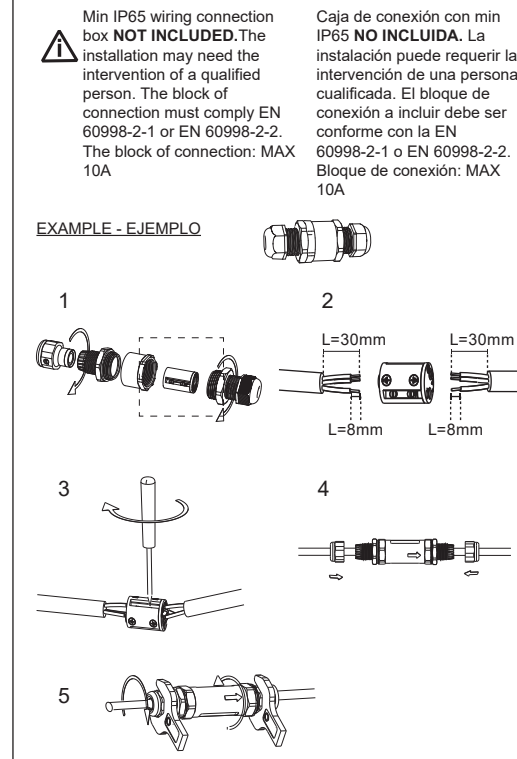

i Installation option 1

i Installation option 2

TECHNICAL FEATURES

COB LED 20W 3000K 1400lm 30° incl.

	IP65	IK06	1kg Kg 2.20lb	220-240 V~	50/60 Hz	0.2m H05RN-Fx1mm	LED
		CE	EAC				RECYCLE

**Together
we take care
of the planet**