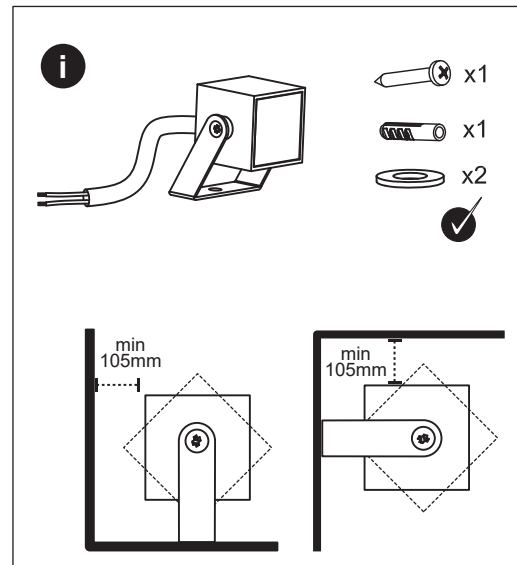

i Installation option 1

i Installation option 2

TECHNICAL FEATURES

COB LED 20W 3000K 1400lm 30° incl.

	IP65	IK06	1kg Kg 2.20lb	220-240 V~	50/60 Hz	0.2m H05RN-Fx1mm	LED
		CE	EAC				RECYCLE

**Together
we take care
of the planet**