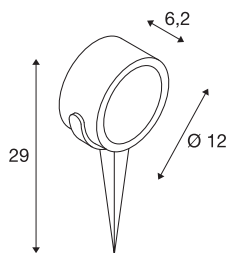

SITRA EARTH 360

outdoor spike luminaire, single-headed, TCR-TSE, IP44, anthracite, max. 9W

This spike luminaire of the SITRA 360 SPIKE made from aluminium is suitable for almost all outdoor lighting requirements by a built-in rotatable and tiltable lamp head and IP44 protection class. The electrical connection is made using the connection lead and mains plug to the 230V mains supply. The SITRA 360 SPIKE also includes floor stands, wall and ceiling lights and can therefore be used universally.

TECHNICAL DATA

Item no.	231525
Socket	GX53
Number of sockets	1
Tilt range	90 °
Rotating or tilting	rotary Bar and tiltable
IP Code	IP 44
Impact resistance class	IK 04
Impact resistance	0.5 Joule
Assembly	Surface
Assembly details	Ground
Primary nominal voltage	220-240V ~50/60Hz
Safety class	I
Wattage	9 W
Color	anthracite
Light outlet	direct
Length	12 cm
Width	6.2 cm
Height	12 cm
Net weight	0.695 kg
Gross weight	0.802 kg
BIG WHITE Page	703