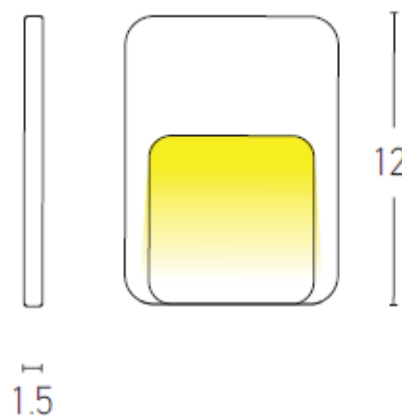

Outdoor Lighting

E187 Wall lamp

Build in Led:	1.5W LED, 3000K, 60Lumen/W
Voltage:	220-240V
Operating Frequency:	50-60Hz
IP:	IP65
Class:	I
Material:	ABS-PC Diffuser
Color:	White
Length:	9cm
Height:	12cm
Width:	1.5cm
Net Weight:	0.11Kg

Description

Wall lamp made by ABS-PC Diffuser in White color.

5213007831149

PRODUCT DATA SHEET