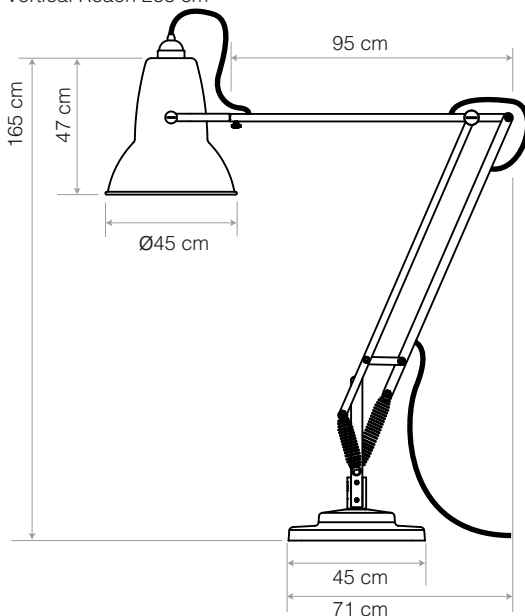

# Original 1227™ Giant Floor Lamp

ANGLEPOISE®

Original 1227™ Giant Collection | Technical Sheet

Launched In 2005 | Designed by George Carwardine

Max Horizontal Reach 200 cm  
Max Vertical Reach 268 cm

Product	Closet RAL Reference
---------	----------------------

#### Dimensions

- Shade diameter:  $\varnothing$ 45cm
- Shade height: 47cm
- Base: 45 x 45cm
- Max horizontal reach: 200cm
- Cable length: 450cm
- Lamp Packaging (L x W x H): 98cm x 64.5cm x 184cm
- Lamp Packaged Weight: 48.6kg
- Crate Dimensions for airfreight: (L x W x H): 95cm x 60cm x 200cm
- Crate Weight for airfreight: 65kg with lamp / 15kg empty