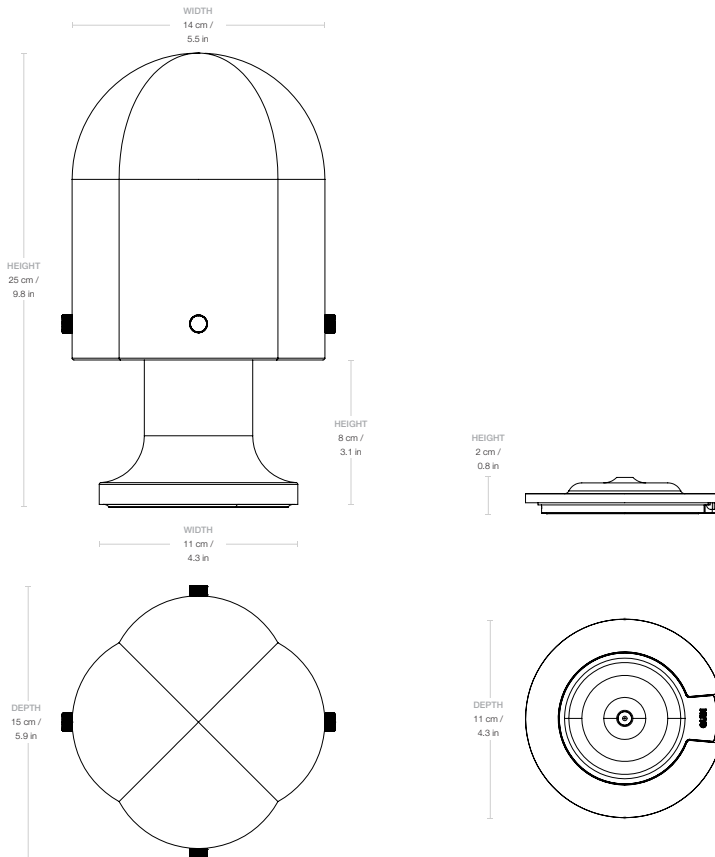

### SHADE FINISH

Glass, sandblasted inside

**BASE FINISH**

Antique Brass

**CORD**

Round USB C, Black

**Dimensions**

<b>LAMP WIDTH</b>	15 cm / 5.9 in
<b>LAMP DEPTH</b>	15 cm / 5.9 in
<b>LAMP HEIGHT</b>	25 cm / 9.8 in
<b>SHADE WIDTH</b>	14 cm / 5.5 in
<b>SHADE DEPTH</b>	14 cm / 5.5 in
<b>SHADE HEIGHT</b>	17 cm / 6.7 in
<b>BASE WIDTH</b>	11 cm / 4.3 in
<b>BASE DEPTH</b>	11 cm / 4.3 in
<b>BASE HEIGHT</b>	2 cm / 0.8 in
<b>CABLE LENGTH</b>	200 cm / 78.7 in

## Weight

<b>TOTAL WEIGHT</b>	1,7 / 3.7 lbs
<b>LAMP WEIGHT</b>	1,3 kg / 2.8 lbs
<b>BASE WEIGHT</b>	0,4 kg / 0.8 lbs

---

Number of parcels	1
<b>PACKAGING LENGTH</b>	16 cm / 6.3 in
<b>PACKAGING WIDTH</b>	16 cm / 6.3 in
<b>PACKAGING HEIGHT</b>	28 cm / 11 in
<b>PACKAGING WEIGHT</b>	0,8 kg / 1.7 lbs
<b>GROSS WEIGHT</b>	2,5 kg / 5.5 lbs