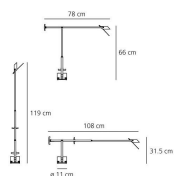

LUMINAIRE

- Transformer availability: **Integrated**
- Watt: **50W**
- Voltage: **220V-240V**
- Delivered lumens output: **564lm**
- CCT: **3000K**
- Efficiency: **48%**
- Efficacy: **11.27lm/W**
- CRI: **100**

DESCRIPTION

Range of lamps available in several dimensions, with different finishes. Materials: painted polycarbonate. Tizio LED: head in aluminium. Specification: adjustable counterbalanced arms and head.

PRODUCT CODE: A009010

FEATURES

- Article Code: **A009010**
- Colour: **Black**
- Installation: **Table**
- Material: **aluminium, technopolymer**
- Series: **Design Collection**
- Environment: **Indoor**
- Area contract: **Hospitality, Office, Residential**
- Emission: **Direct Adjustable**
- design by: **Richard Sapper**

DIMENSIONS

- Length: **cm 78**
- Height: **cm 66**
- Base Diameter: **cm 11**
- Max Extension Height: **cm 119**
- Max Extension Length: **cm 108**
- Inclination: **-42+42**
- Impact Resistance: **N/D**
- Glow Wire Test: **N/D°**

NOT INCLUDED SOURCES

- Category: **HALO**
- Number: **1**
- Lbs: **QT12-UVrax**
- Watt: **50W**
- Socket: **GY6.35**
- ILCOS: **HSGST/UB**
- Color Rendering: **100**
- Color temperature (K): **3000K**