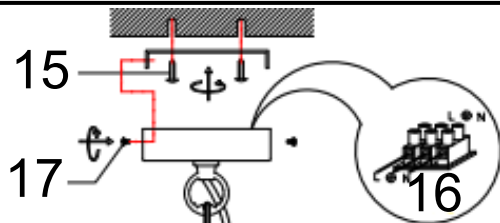

1

18

MAINS SUPPLY

LIGHT FITTING

LIVE - Possible colours : Red or Brown ——— LIVE
 ⊕ EARTH - Un sleeved copper or (Green / Yellow) ——— EARTH ⊕
 NEUTRAL - Possible colours : Black or Blue ——— NEUTRAL

APPROVED
 15/3/2023
 ISSUE 1