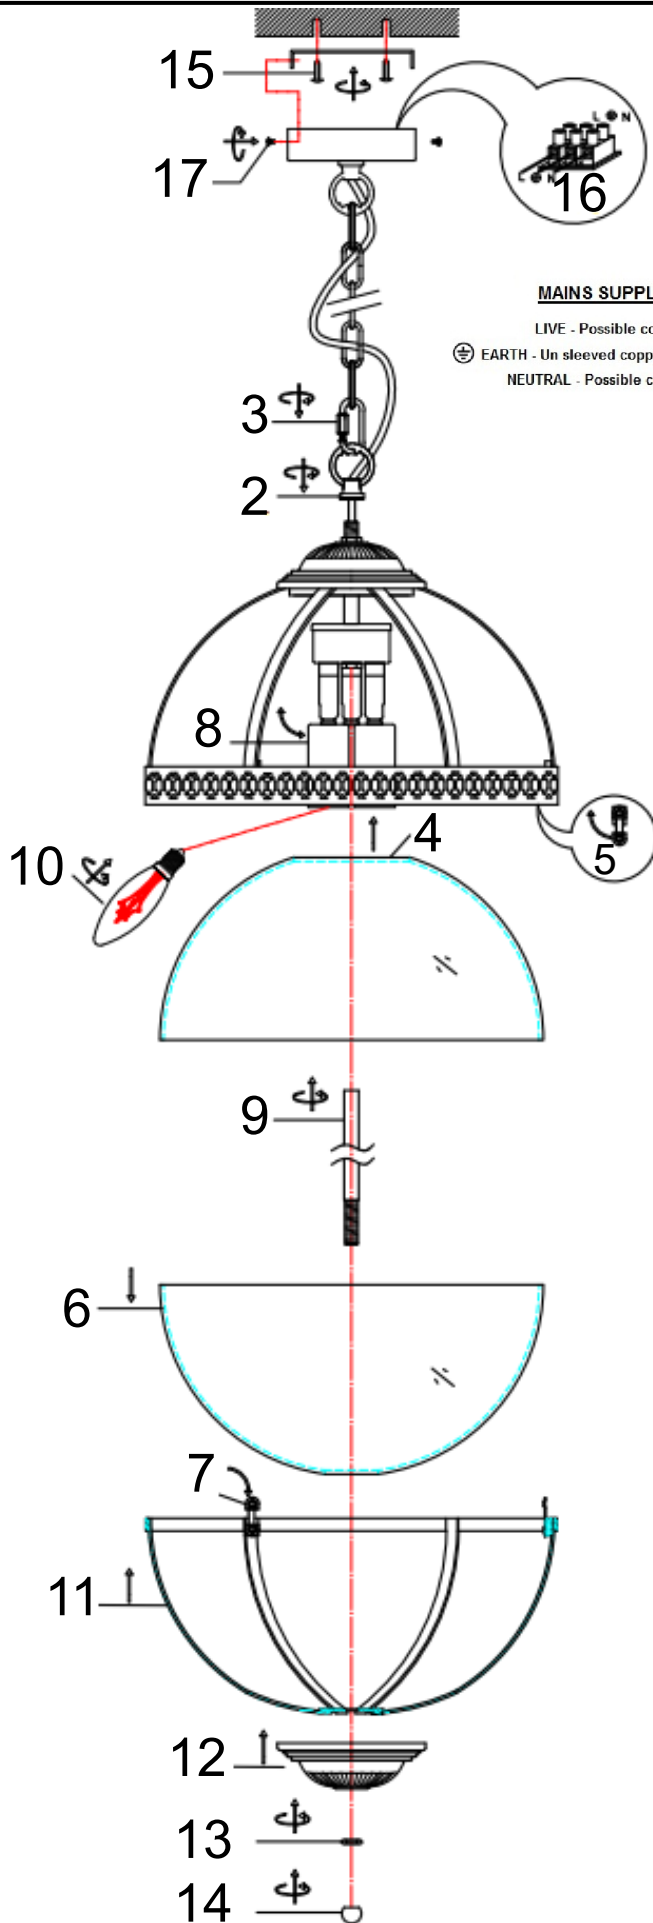

1

18

MAINS SUPPLY

LIGHT FITTING

LIVE - Possible colours : Red or Brown ——— LIVE
 ⊕ EARTH - Un sleeved copper or (Green / Yellow) ——— EARTH ⊕
 NEUTRAL - Possible colours : Black or Blue ——— NEUTRAL

APPROVED
 15/3/2023
 ISSUE 1