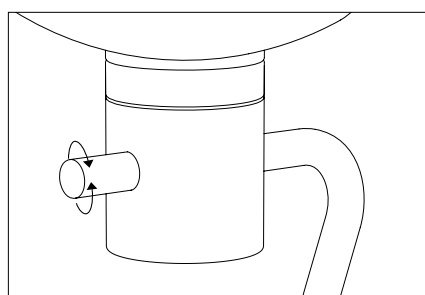

Baluna Wall Lamp Long

Product Fact Sheet

Code / Colour:
BA-W-L / Black / RAL 9005 / ●

- Characteristics:
- Built-in dimmable switch
 - Triple coated opal glass diffuser
 - Rotating lampshade and arm
 - Adjustable lenght
 - Indoor use

Material:
Steel, Glass

Cord:
Length 2500–3300mm

Light Source:
E14, Max 6W; max Ø36 mm

Bulb:
Included – Dimmable LED
The product contains a light source of energy efficiency class A++

Ratings:
220–230 V; 50 Hz; IP 20; class I

Certificates:
CE | 874/2012 |

Packaging:

Width	270 mm
Depth	385 mm
Height	1175 mm
Weight	5 kg

ON / OFF / dimm switch