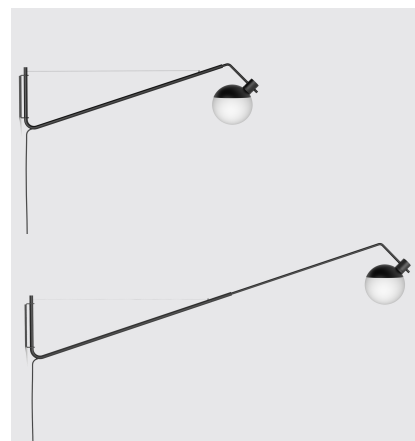

Baluna Wall Lamp Long

Product Fact Sheet

Code / Colour:
BA-W-L / Black / RAL 9005 / ●

- Characteristics:
- Built-in dimmable switch
 - Triple coated opal glass diffuser
 - Rotating lampshade and arm
 - Adjustable lenght
 - Indoor use

Material:
Steel, Glass

Cord:
Length 2500–3300mm

Light Source:
E14, Max 6W; max Ø36 mm

Bulb:
Included – Dimmable LED
The product contains a light source of energy efficiency class A++

Ratings:
220–230 V; 50 Hz; IP 20; class I

Certificates:
CE | 874/2012 |

Packaging:

Width	270 mm
Depth	385 mm
Height	1175 mm
Weight	5 kg

ON / OFF / dimm switch