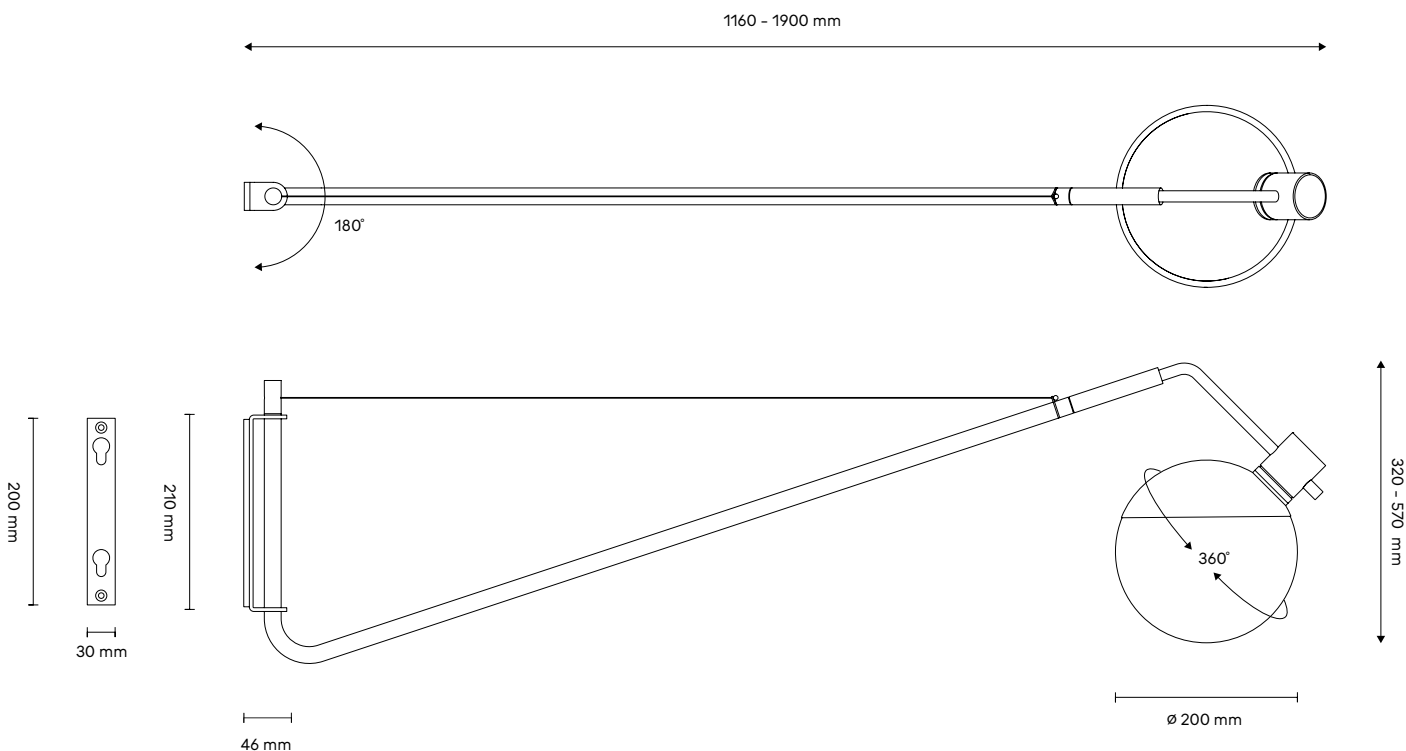

Baluna Wall Lamp Long

Product Fact Sheet

Code / Colour:
BA-W-L / Black / RAL 9005 / ●

- Characteristics:
- Built-in dimmable switch
 - Triple coated opal glass diffuser
 - Rotating lampshade and arm
 - Adjustable lenght
 - Indoor use

Material:
Steel, Glass

Cord:
Length 2500–3300mm

Light Source:
E14, Max 6W; max Ø36 mm

Bulb:
Included – Dimmable LED
The product contains a light source of energy efficiency class A++

Ratings:
220–230 V; 50 Hz; IP 20; class I

Certificates:
CE | 874/2012 |

Packaging:

Width	270 mm
Depth	385 mm
Height	1175 mm
Weight	5 kg

ON / OFF / dimm switch