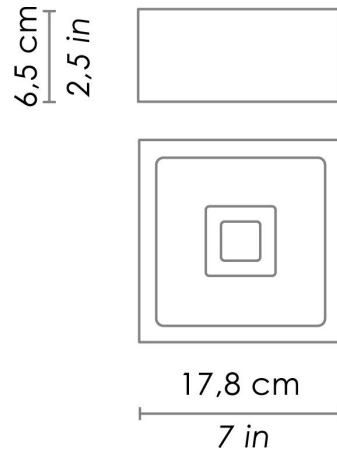

ECLIPSE QUADRA

CEILING

AI LIGHTS
LATTI

A collection of recessed and ceiling lamps in two shapes, with a matt white painted die-cast aluminium fixture and a satin finish polycarbonate diffuser. Eclipse is the ideal combination of two light sources, with a unique and innovative 3-way driver, easily controlled with a switch. This version is operated with an SMD switch for indirect lighting, with a COB for direct lighting, and an SMD+COB for total lighting. Eclipse makes a statement with its elegant appearance, smooth design, and smart and innovative control function.

CODE	COLOR
LD0006B3	White

DIMENSIONS AND HOLES

Dimensions	17,8 x 17,8 - h 3,5 cm / 7 x 7 - h 1,4 in

ILLUMINOTECHNICAL SPECIFICATIONS

Source	LED
Type	SMD + COB
Power LED	13,6 + 13,6 W
Total Watt	14 + 14 W
Lumen lamp	434 + 1015 lm
Colour temperature	3000 K
CRI	>80
Lamp life	minimum 3 years guaranteed

ILLUMINOTECHNICAL SPECIFICATIONS

Driver	included
Voltage	100-240 V
Frequency	50 - 60 HZ

PHYSICAL SPECIFICATIONS

Thermal dissipation	passive