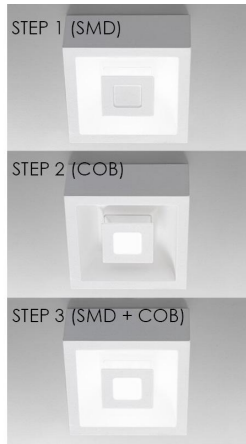

# ECLIPSE QUADRA

CEILING

AI LIGHTS  
LATTI

A collection of recessed and ceiling lamps in two shapes, with a matt white painted die-cast aluminium fixture and a satin finish polycarbonate diffuser. Eclipse is the ideal combination of two light sources, with a unique and innovative 3-way driver, easily controlled with a switch. This version is operated with an SMD switch for indirect lighting, with a COB for direct lighting, and an SMD+COB for total lighting. Eclipse makes a statement with its elegant appearance, smooth design, and smart and innovative control function.

## DIMENSIONS AND HOLES

Dimensions	17,8 x 17,8 - h 3,5 cm / 7 x 7 - h 1,4 in
------------	---