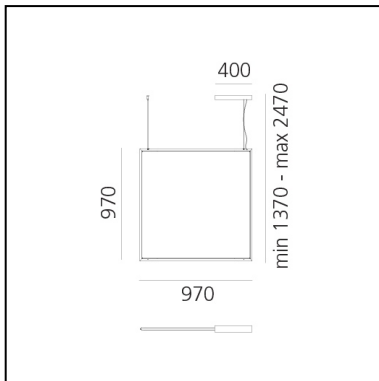

Discovery Space Square - Black - App Compatible

Ernesto Gismondi

IP20    Dimmerable: 

LUMINAIRE

- Watt: **34W**
- Voltage: **220-240V**
- Delivered lumens output: **1955lm**
- CCT: **3000K**
- Efficiency: **41%**
- Efficacy: **57.51lm/W**
- CRI: **90**
- Dimmable Typology: **Push & APP**

DIMENSIONS

- Length: **cm 97**
- Width: **cm 1.7**
- Height: **cm 97**
- Max Height from ceiling: **cm 247**

SOURCES INCLUDED

- Category: **Led**
- Number: **1**
- Watt: **30W**
- Color Tolerance: **MacAdam 3SDCM**
- Service Life: **L90 (6K) 50000h**