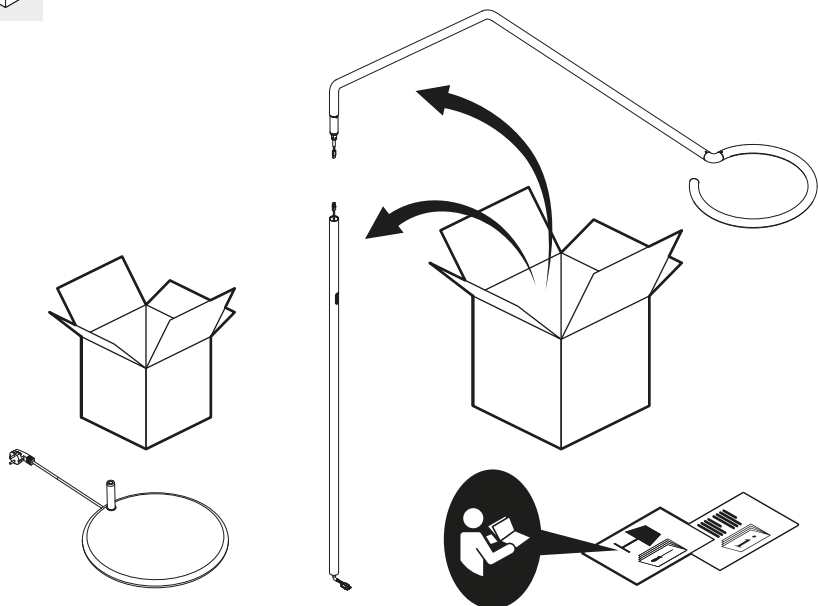

## VINE LIGHT FLOOR

design  
BIG

i

Artemide App  
Quick Starting Guide

**i**

1

2

6