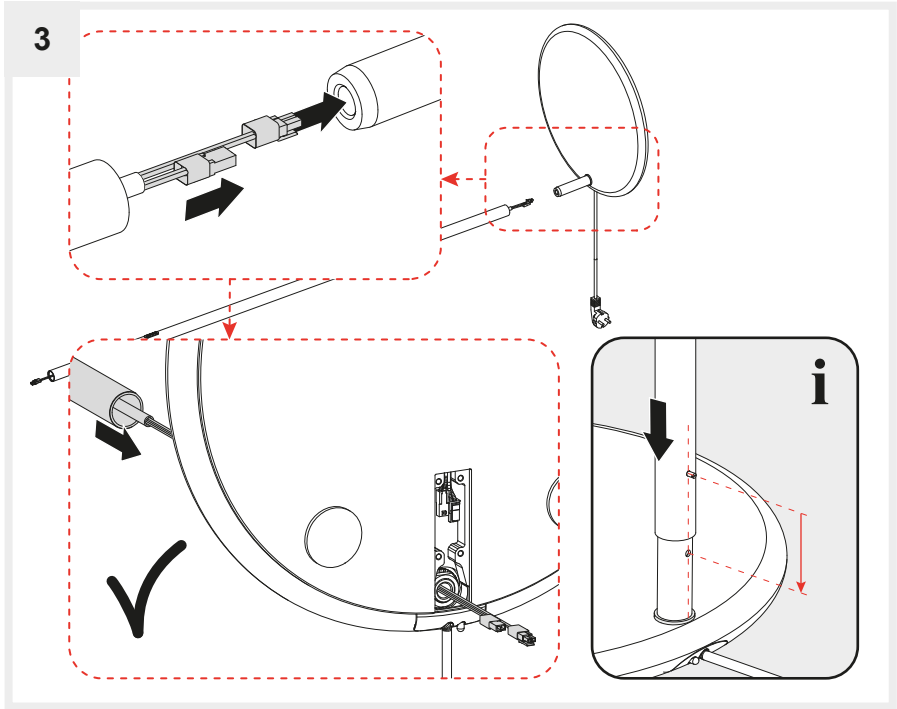

## VINE LIGHT FLOOR

design  
BIG

i

Artemide App  
Quick Starting Guide

**i**

1

2

6