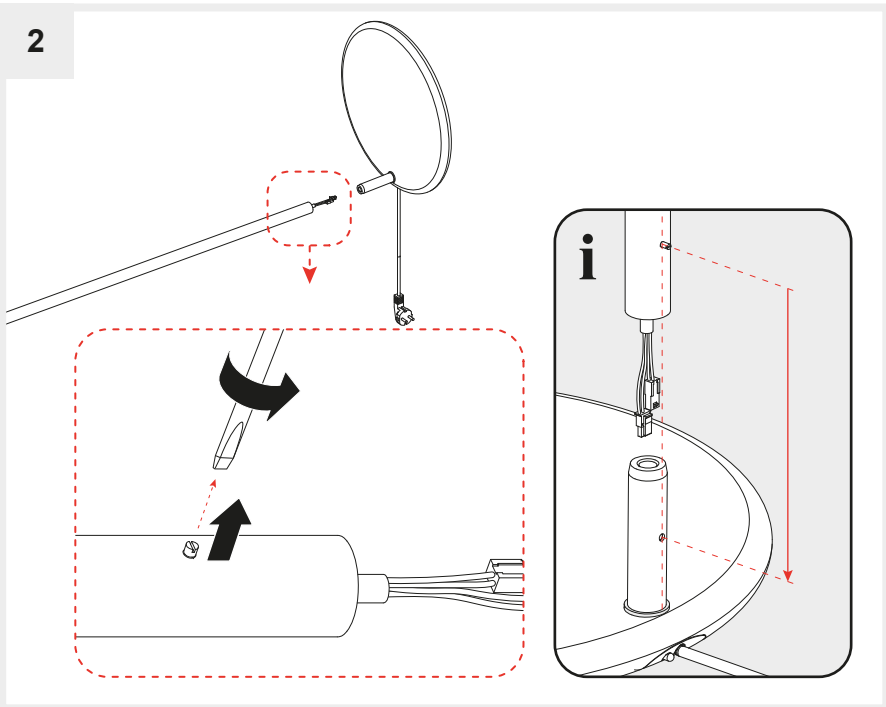

## VINE LIGHT FLOOR

design  
BIG

i

Artemide App  
Quick Starting Guide

**i**

1

2

6