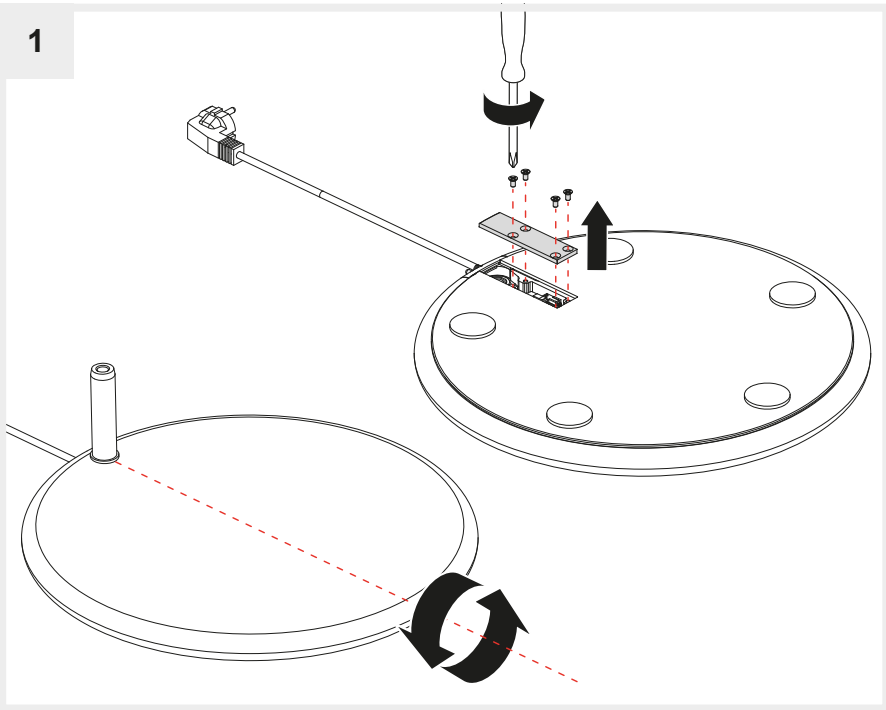

## VINE LIGHT FLOOR

design  
BIG

i

Artemide App  
Quick Starting Guide

**i**

1

2

6