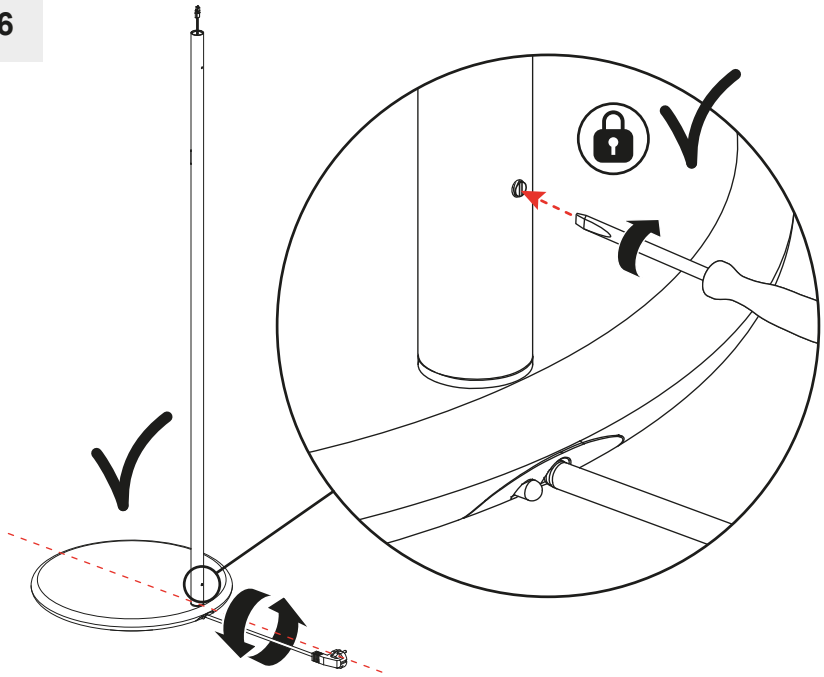

## VINE LIGHT FLOOR

design  
BIG

i

Artemide App  
Quick Starting Guide

**i**

1

2

6