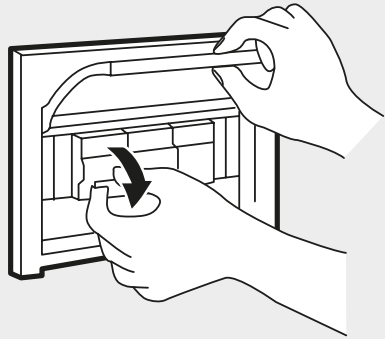

## VINE LIGHT FLOOR

design  
BIG

i

Artemide App  
Quick Starting Guide

**i**

1

2

6