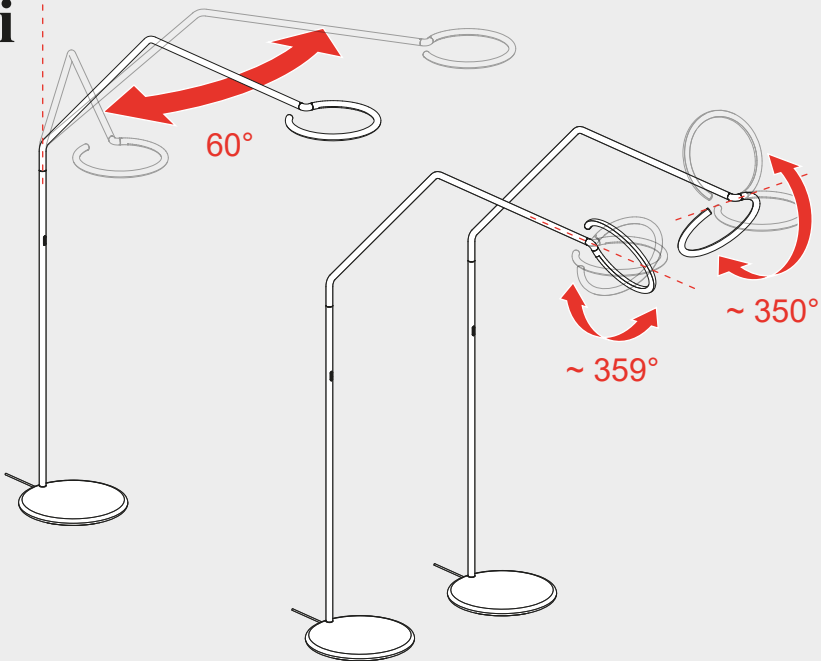

## VINE LIGHT FLOOR

design  
BIG

i

Artemide App  
Quick Starting Guide

**i**

1

2

6