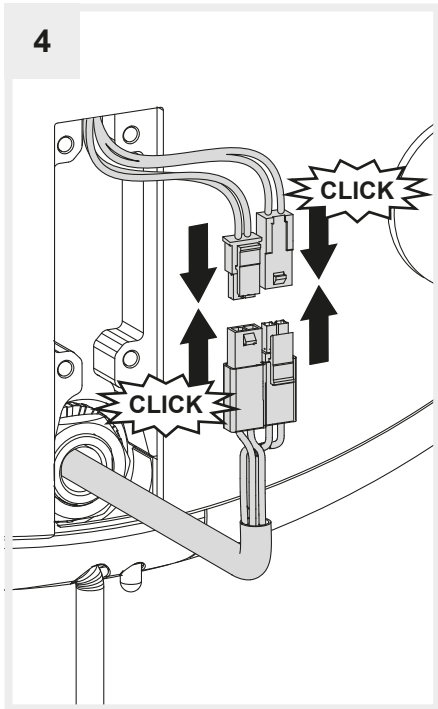

## VINE LIGHT FLOOR

design  
BIG

i

Artemide App  
Quick Starting Guide

**i**

1

2

6