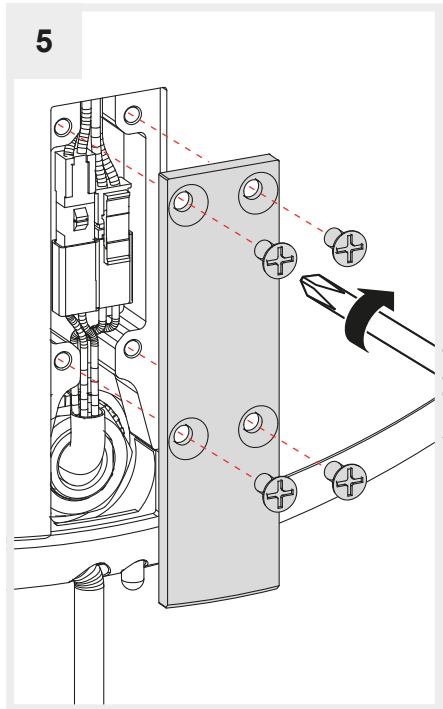

## VINE LIGHT FLOOR

design  
BIG

i

Artemide App  
Quick Starting Guide

**i**

1

2

6