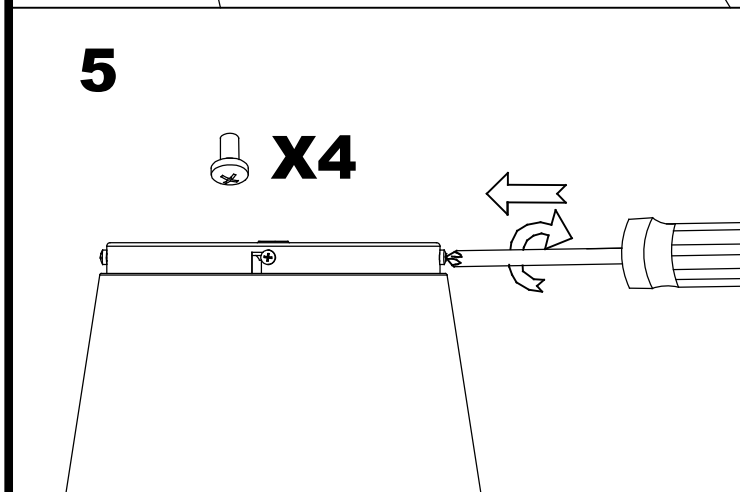

LEDS C4[▪]

GARBÍ / 30-5378V1

LEDS C4⁺

1/5

LEDS C4⁺

X3

2/5

15

①					
②					
③					
④					
⑤					
⑥					
⑦					
⑧					
⑨					
⑩					
⑪					

ON

= **OK**

ON

= **NO**

5

6

7