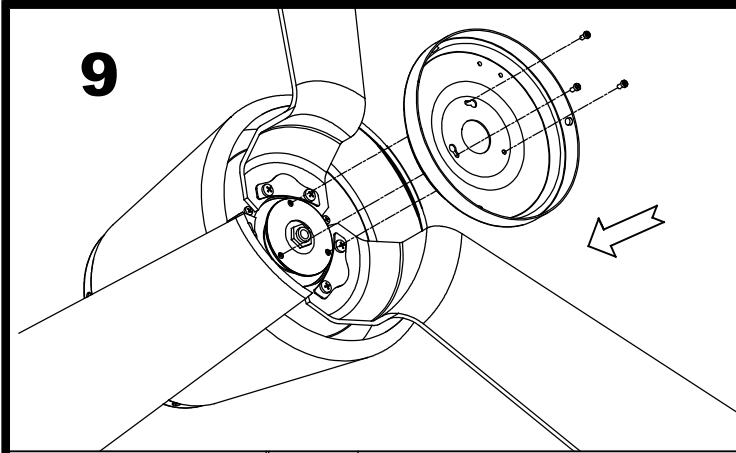

LEDS C4[▪]

GARBÍ / 30-5378V1

LEDS C4⁺

1/5

LEDS C4⁺

X3

2/5

15

①					
②					
③					
④					
⑤					
⑥					
⑦					
⑧					
⑨					
⑩					
⑪					

ON

= **OK**

ON

= **NO**

5

6

7