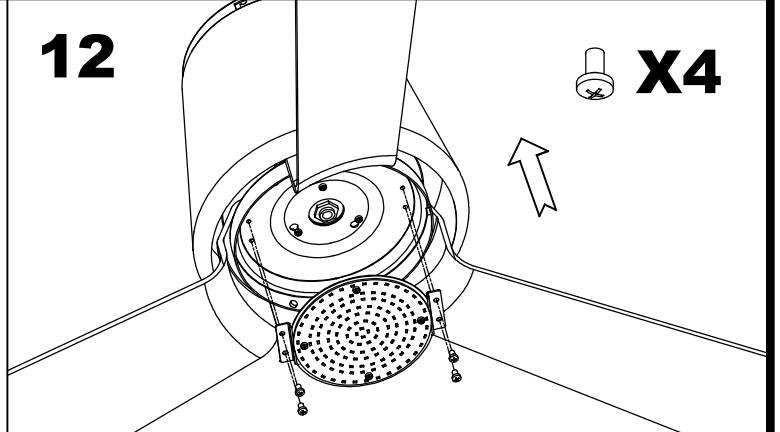

LEDS C4[▪]

GARBÍ / 30-5378V1

LEDS C4⁺

1/5

LEDS C4⁺

X3

2/5

15

①					
②					
③					
④					
⑤					
⑥					
⑦					
⑧					
⑨					
⑩					
⑪					

ON

= **OK**

ON

= **NO**

5

6

7