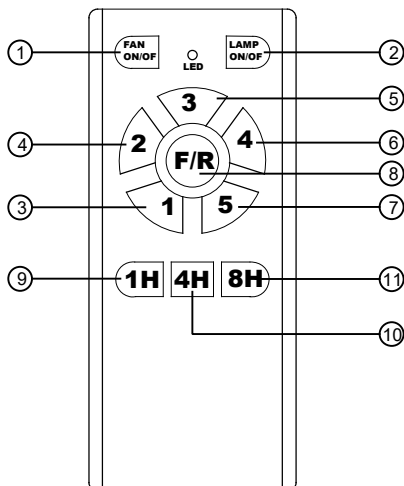

LEDS C4[▪]

GARBÍ / 30-5378V1

LEDS C4⁺

1/5

LEDS C4⁺

X3

2/5

15

①					
②					
③					
④					
⑤					
⑥					
⑦					
⑧					
⑨					
⑩					
⑪					

ON

= **OK**

ON

= **NO**

5

6

7