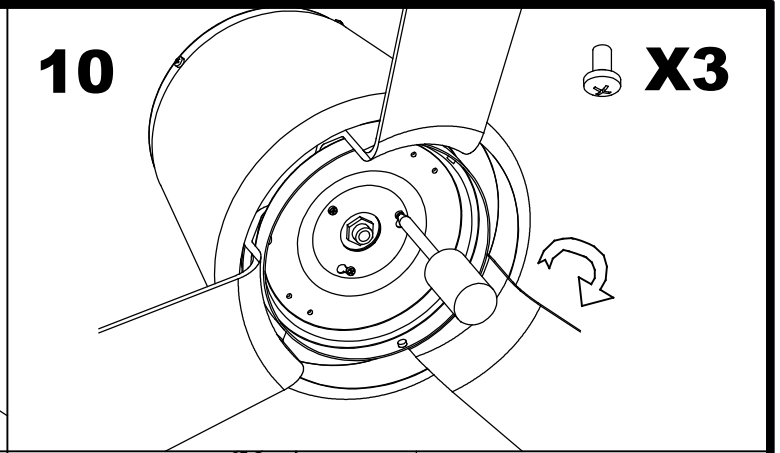

LEDS C4[▪]

GARBÍ / 30-5378V1

LEDS C4⁺

1/5

LEDS C4⁺

X3

2/5

15

①					
②					
③					
④					
⑤					
⑥					
⑦					
⑧					
⑨					
⑩					
⑪					

ON

= **OK**

ON

= **NO**

5

6

7