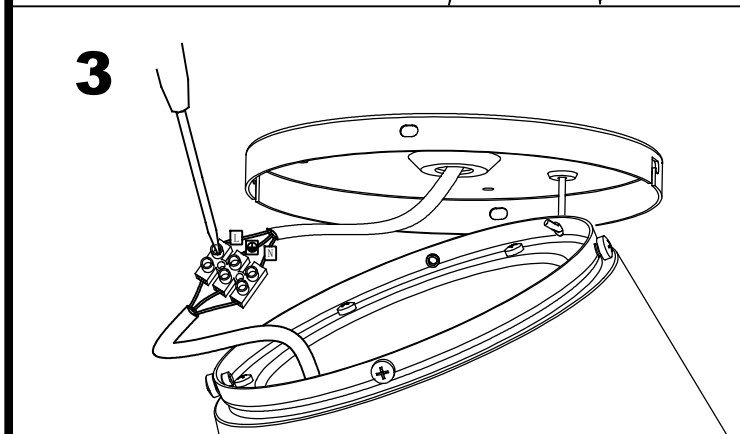

LEDS C4[▪]

GARBÍ / 30-5378V1

LEDS C4⁺

1/5

LEDS C4⁺

X3

2/5

15

①					
②					
③					
④					
⑤					
⑥					
⑦					
⑧					
⑨					
⑩					
⑪					

ON

= **OK**

ON

= **NO**

5

6

7