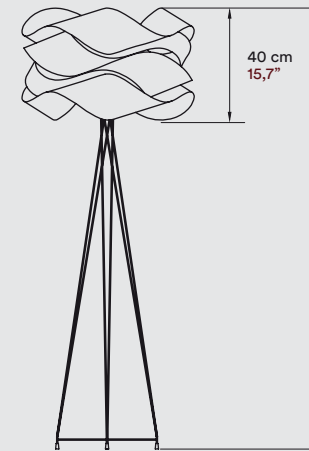

LINK

FLOOR

RAY POWER

177 cm
69,7"

69 cm
27,1"

69 cm
27,1"

MATERIALS & COMPONENTS

Wood Veneer Shade

Metal Tripod & Base

Electrical Cable with Dimming Switch
185 cm 53"

LIGHT SOURCE

220 - 250V
Bulb E27

Class II

120V
Bulb E26

FINISHES

WOOD VENEER

• LINK - FLOOR | 20 Ivory White Wood Veneer & Brushed Nikel Metal.