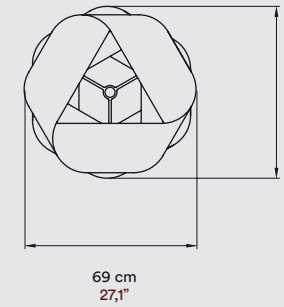

LINK

FLOOR

RAY POWER

177 cm
69,7"

69 cm
27,1"

69 cm
27,1"

MATERIALS & COMPONENTS

Wood Veneer Shade

Metal Tripod & Base

Electrical Cable with Dimming Switch
185 cm 53"

LIGHT SOURCE

220 - 250V
Bulb E27

Class II

120V
Bulb E26

FINISHES

WOOD VENEER