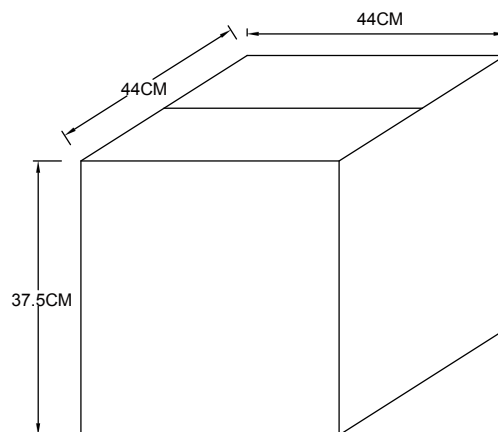

IT'S ABOUT RoMi[®]

CITY LIGHTS
↳ technical drawing & packing details

VERONA/TABLE LAMP(VERONA/T)

SIZE: Max.Height 230CM

E27, MAX 40W

PACKING DETAILS

BOX Sizes: $44*44*37.5\text{CM}$
Total CBM: 0.073
G.W: 5.50 KGS
N.W: 3.60KGS
NUMBER OF BOXES:4PCS