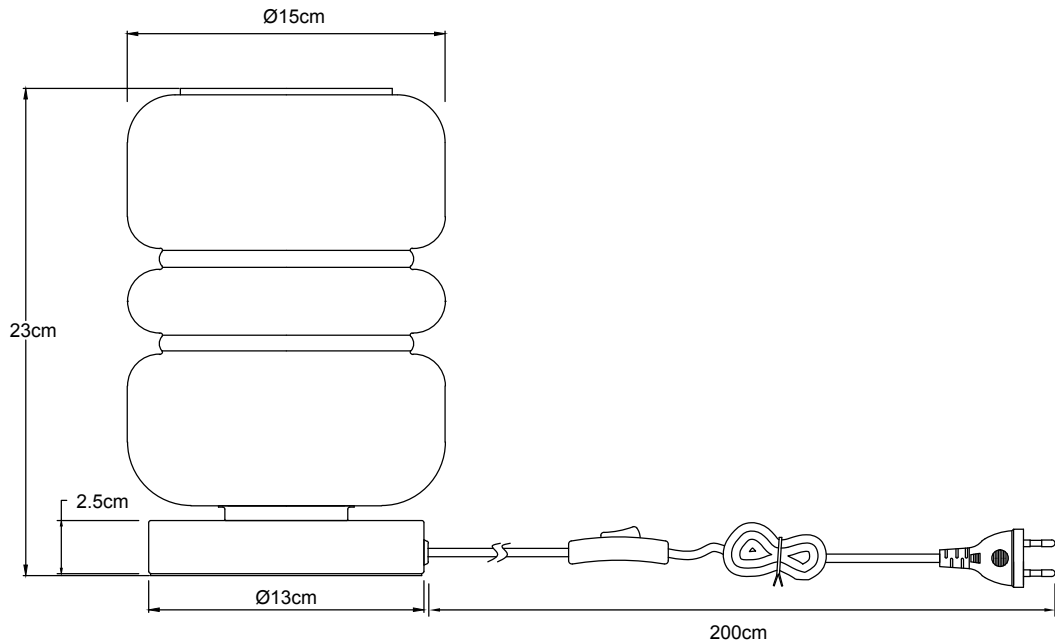

IT'S ABOUT RoMi[®]

CITY LIGHTS
↳ technical drawing & packing details

VERONA/TABLE LAMP(VERONA/T)

SIZE: Max.Height 230CM

E27, MAX 40W

PACKING DETAILS

BOX Sizes: $44*44*37.5\text{CM}$
Total CBM: 0.073
G.W: 5.50 KGS
N.W: 3.60KGS
NUMBER OF BOXES:4PCS