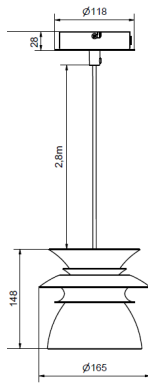

Design: Joakim Fihn

**021**  
Flat Black/  
Red

**275**  
Flat White/  
Gray

**505**  
Flat White/  
Brass

Item no.	1548
Category	Pendant
Material	Metal
Cord length	2,8 m textile cable
Dimmable function	Yes
Voltage	230V
Socket	G9
Wattage max	10
Classification	
IP Class	IP20
Height mm	148
Ø mm	165
Product weight kg	0,6 kg
Light source included	Yes, G9 LED 4,4W (860404)
Kelvin	2700K
Lumen	470 lm