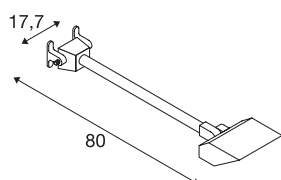

## TODAY

outdoor display fitting, LED, 4000K, black, long, IP65

The powerful display fitting TODAY is made of painted aluminium which covers the built-in LED. The lamp head can be tilted and is mounted on a straight beam. With protection class IP65, it is suitable for outdoor use. The electrical connection of the luminaire, which comes in black, white and silver-grey, is made directly to the 230V mains power supply. This luminaire has a built-in, powerful 29W LED lamp.

## TECHNICAL DATA

Item no.	1000880
Rotating or tilting	tiltable
IP Code	IP 65
Impact resistance class	IK 02
Impact resistance	0.2 Joule
Assembly	Surface
Assembly details	Wall
Primary nominal voltage	220-240V ~50/60Hz
Secondary power / voltage	640 mA
Safety class	I
Wattage	29 W
Stroboscopic effect (SVM)	1.3
Lumen	2800 lm
Colour temperature	4000 Kelvin
Beam angle	140 °
Color	black
CRI	70
LXXBXX data	L70B50
Service life	40000 h
Light distribution	symmetric
Light outlet	direct
Width	17.7 cm

## Light Source

916541	
--------	---

Height	23.2 cm
Depth	66.6 cm
Net weight	1.772 kg
Gross weight	2.147 kg
BIG WHITE Page	783