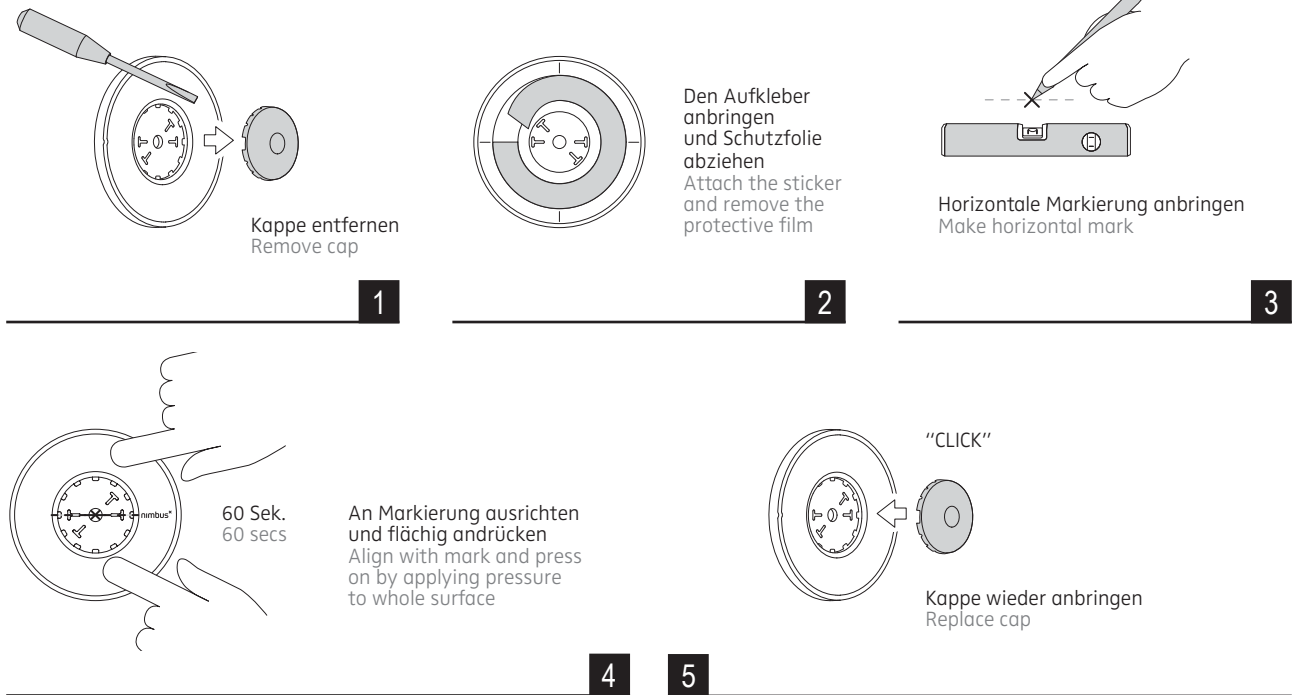

WINGLET CL

kabellose Wandleuchte / cableless wall luminaire

nimbus^x

MONTAGE DER WANDHALTERUNG MOUNTING OF WALL BRACKET

554-910 / 833.66.764

Klebmontage / Mounting with adhesive tape

Schraubmontage / Mounting with screw