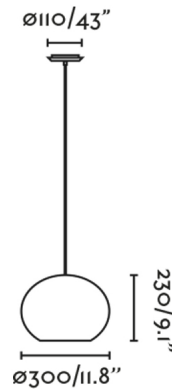

General characteristics

Type	I
IP	20
voltage	100V-240V
Hertz	50/60Hz
Cable meters	2000mm
Power	15W

Material

Body/Structure	Steel
Screen	Rattan

Finish

Body/Structure	Black
Screen	Rattan

Lighting characteristics