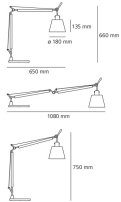

LUMINAIRE

- Watt: **100W**
- Voltage: **220V-240V**
- Delivered lumens output: **1392lm**
- CCT: **2900K**
- Efficiency: **77%**
- Efficacy: **13.92lm/W**
- CRI: **100**

Notes

Interchangeable support: table base, clamp, desk fixed support and twin support that allows two independent lamp units to be fitted. Possibility to mount LED source on E27 Socket. Complete lamp consists of body lamp + accessories

DESCRIPTION

Base and cantilevered arms in polished aluminium; diffuser in parchment paper or in silk satin fabric on a plastic frame; joints in polished aluminium. System of spring balancing. The code refers to the luminaire's body only

PRODUCT CODE: 0947010A

FEATURES

- Article Code: **0947010A**
- Colour: **Natural**
- Installation: **Table**
- Material: **parchment paper, aluminum, steel**
- Series: **Design Collection**
- design by: **Michele De Lucchi, Giancarlo Fassina**

DIMENSIONS

- Height: **cm 66**
- Diameter: **cm 18**
- Base Diameter: **cm 23**
- Max Extension Height: **cm 75**
- Max Extension Length: **cm 108**
- Impact Resistance: **N/D**
- Glow Wire Test: **N/D°**

NOT INCLUDED SOURCES

- Category: **HALO**
- Number: **1**
- Watt: **46W**
- Socket: **E27**
- Class: **A**

ALTERNATIVE SOURCES

- Category: **LED RETROFIT**
- Number: **1**