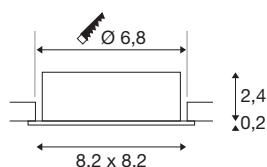

NEW TRIA® 68

recessed ceiling light, square, max. 10W GU10, aluminium

Discover the new generation of our NEW TRIA® recessed ceiling light with even more modularity for an individual lighting experience. Top sellers such as the NEW TRIA® 68 GU10 version are also available as a complete set. A variety of design options are guaranteed thanks to replaceable LED lights and the three elegant housing colours (black/white/aluminium). The pivot range allows flexible alignment of the high-quality light. And thanks to the 68mm mounting ring supplied, the downlights can also be installed quickly and simply.

TECHNICAL DATA

Item no.	1007373
Socket	GU10
Lamp	LED GU10 51mm
Number of sockets	1
Lamps included	No
Tilt range	30 °
Rotating or tilting	Tiltable
IP Code	IP 20
Impact resistance class	IK 02
Impact resistance	0.2 Joule
Assembly	Recessed
Assembly details	Ceiling
Primary nominal voltage	220-240V ~50/60Hz
Safety class	II
Wattage	10 W
Color	aluminium
Length	8.2 cm
Width	8.2 cm
Height	2.6 cm
Net weight	0.1 kg
Gross weight	0.107 kg
Shape of cut-out	round

Installation depth	6.5 cm
Installation diameter	6.8 cm
BIG WHITE Page	138

Recommended lamp

1005075	LED lightbulb QPAR51 , GU10, 2700K, grey
1005081	LED lightbulb QPAR51 , GU10, 4000K, grey
1005273	QPAR51 GU10 , LED light, 6W 2200 2700K CRI90 36°
1005078	LED lightbulb QPAR51 , GU10, 3000K, grey