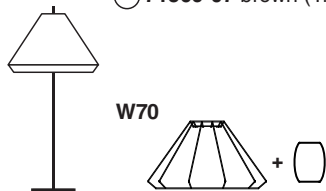

Options

- 71575-07 brown (1mt)
- 71569-07 brown (1mt)

- 71575-05 matt white (1mt)
- 71575-06 brown (1mt)
- 71569-05 matt white (2mt)
- 71569-06 brown (2mt)

- 71576-04 matt white (0.1mt)
- 71575-04 matt white (1mt)
- 71569-04 matt white (2mt)

- 71576-01 matt white (0.1mt)
- 71575-01 matt white (1mt)
- 71569-01 matt white (2mt)

TECHNICAL FEATURES

1 X E27 MAX 15W LED no incl.

Together
we take care
of the planet

Together we take care of the planet.