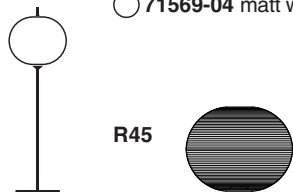

Options

- 71575-07 brown (1mt)
- 71569-07 brown (1mt)

- 71575-05 matt white (1mt)
- 71575-06 brown (1mt)
- 71569-05 matt white (2mt)
- 71569-06 brown (2mt)

- 71576-04 matt white (0.1mt)
- 71575-04 matt white (1mt)
- 71569-04 matt white (2mt)

- 71576-01 matt white (0.1mt)
- 71575-01 matt white (1mt)
- 71569-01 matt white (2mt)

TECHNICAL FEATURES

1 X E27 MAX 15W LED no incl.

Together
we take care
of the planet

Together we take care of the planet.