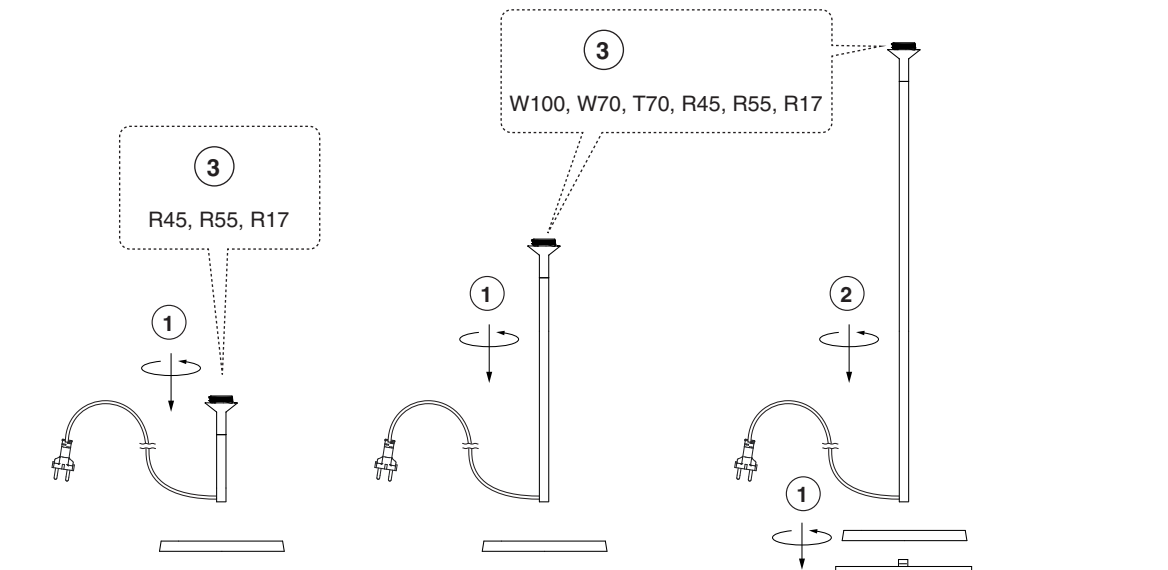

- 71576-01 matt white (0.1mt)
- 71575-01 matt white (1mt)
- 71569-01 matt white (2mt)

TECHNICAL FEATURES

1 X E27 MAX 15W LED no incl.

Together
we take care
of the planet

Together we take care of the planet.