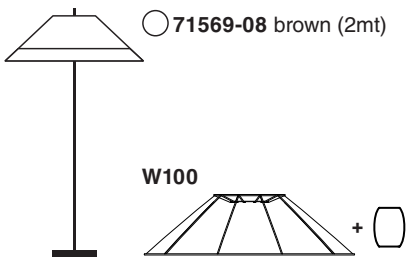

Options

- 71575-07 brown (1mt)
- 71569-07 brown (1mt)

- 71575-05 matt white (1mt)
- 71575-06 brown (1mt)
- 71569-05 matt white (2mt)
- 71569-06 brown (2mt)

- 71576-04 matt white (0.1mt)
- 71575-04 matt white (1mt)
- 71569-04 matt white (2mt)

- 71576-01 matt white (0.1mt)
- 71575-01 matt white (1mt)
- 71569-01 matt white (2mt)

TECHNICAL FEATURES

1 X E27 MAX 15W LED no incl.