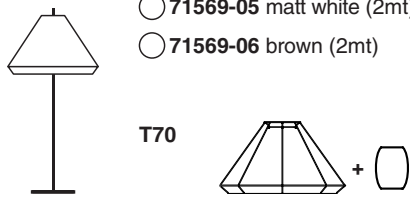

Options

- 71575-07 brown (1mt)
- 71569-07 brown (1mt)

- 71575-05 matt white (1mt)
- 71575-06 brown (1mt)
- 71569-05 matt white (2mt)
- 71569-06 brown (2mt)

- 71576-04 matt white (0.1mt)
- 71575-04 matt white (1mt)
- 71569-04 matt white (2mt)

- 71576-01 matt white (0.1mt)
- 71575-01 matt white (1mt)
- 71569-01 matt white (2mt)

TECHNICAL FEATURES

1 X E27 MAX 15W LED no incl.

Together
we take care
of the planet

Together we take care of the planet.