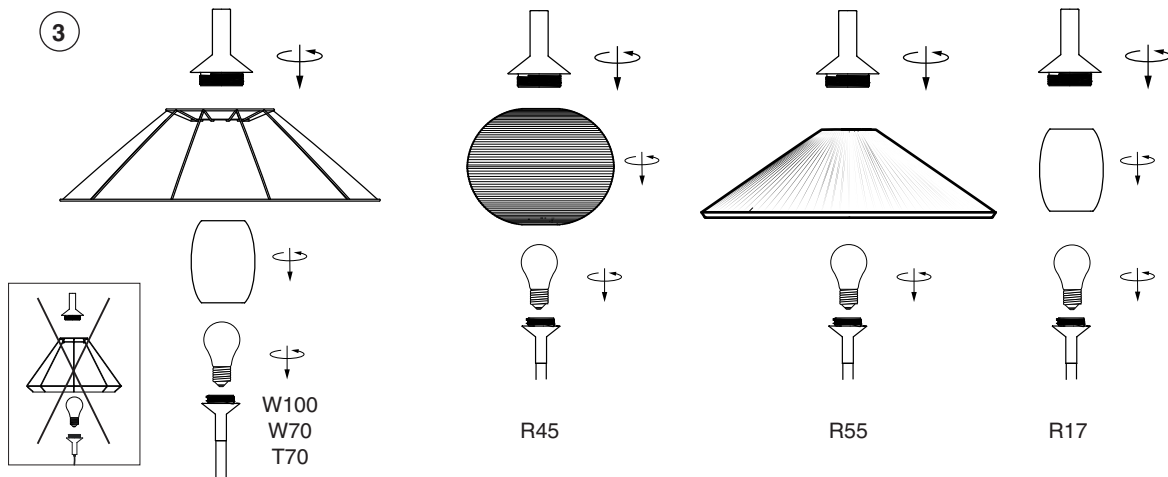

- 71576-01 matt white (0.1mt)
- 71575-01 matt white (1mt)
- 71569-01 matt white (2mt)

TECHNICAL FEATURES

1 X E27 MAX 15W LED no incl.

Together
we take care
of the planet

Together we take care of the planet.