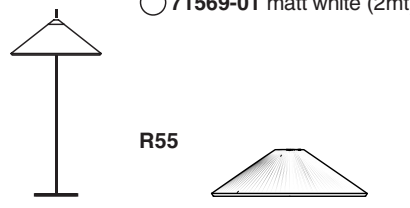

Options

- 71575-07 brown (1mt)
- 71569-07 brown (1mt)

- 71575-05 matt white (1mt)
- 71575-06 brown (1mt)
- 71569-05 matt white (2mt)
- 71569-06 brown (2mt)

- 71576-04 matt white (0.1mt)
- 71575-04 matt white (1mt)
- 71569-04 matt white (2mt)

- 71576-01 matt white (0.1mt)
- 71575-01 matt white (1mt)
- 71569-01 matt white (2mt)

TECHNICAL FEATURES

1 X E27 MAX 15W LED no incl.

Together
we take care
of the planet

Together we take care of the planet.