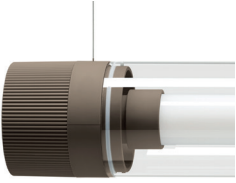

### Keeping it clean

Use a soft dry cloth to  
gently wipe the lamp

Indoor

Tjoep

Dimmable by the rotation knob