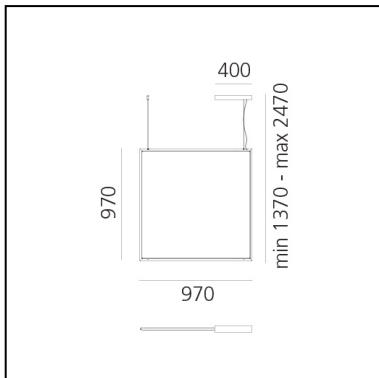

Discovery Space Square - RGBW - Satinized aluminium - App Compatible

Ernesto Gismondi

IP20    Dimmerable: 

LUMINAIRE

- Watt: **36W**
- Voltage: **220-240V**
- Delivered lumens output: **1708lm**
- Efficiency: **100%**
- Efficacy: **47.44lm/W**
- CRI: **80**
- Dimmable Typology: **APP**

DIMENSIONS

- Length: **cm 97**
- Width: **cm 1.7**
- Height: **cm 97**
- Max Height from ceiling: **cm 247**

SOURCES INCLUDED

- Category: **Led RGBW**
- Number: **1**
- Watt: **33W**
- Color Tolerance: **MacAdam 3SDCM**
- Service Life: **L90 (6K) 50000h**