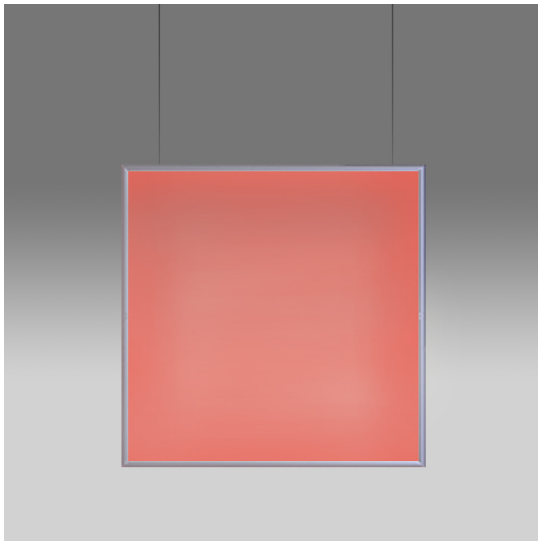

Discovery Space Square - RGBW - Satinized aluminium - App Compatible

Ernesto Gismondi

IP20    Dimmerable: 

LUMINAIRE

- Watt: **36W**
- Voltage: **220-240V**
- Delivered lumens output: **1708lm**
- Efficiency: **100%**
- Efficacy: **47.44lm/W**
- CRI: **80**
- Dimmable Typology: **APP**

Notes

The APP driver can not be controlled by DALI dimming system and viceversa.

DESCRIPTION

Discovery is an unobtrusive, utterly absent and immaterial element. Its volume is only perceived when switched on, thanks to the light that outlines the central emitting surface. The result is a uniform light, ideal for working environments. The company's great optoelectronic skills, combined with a thorough culture of design and with technological know-how, produces a perfectly all-purpose and surprising solution, which translates innovation into emotional perception.

PRODUCT CODE: 2001010APP

FEATURES

- Article Code: **2001010APP**
- Colour: **Satinized aluminium**
- Installation: **Suspension**
- Material: **Technopolymer, aluminium**
- Series: **Design Collection**
- Environment: **Indoor**
- design by: **Ernesto Gismondi**

DIMENSIONS

- Length: **cm 97**
- Width: **cm 1.7**
- Height: **cm 97**
- Max Height from ceiling: **cm 247**

SOURCES INCLUDED

- Category: **Led RGBW**
- Number: **1**
- Watt: **33W**
- Color Tolerance: **MacAdam 3SDCM**
- Service Life: **L90 (6K) 50000h**