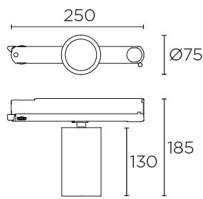

Material

Aluminium
Polycarbonate
Polycarbonate

TECHNICAL CHARACTERISTICS

Light source

Light source: LED
CREE
Output (W): 24W
Total power consumption (W): 28 W
Color temperature: LED warm-white
3000K
CRI: 90
Photobiological risk: RG1
Real Lumen: 2404
Qty Leds: 1
Lm/Real W: 86
Life Time: 50.000h
L80B20
Bin / Grup: 30H
MacAdam steps: 2
UGR: 10.7

GEAR

Brand: TRIDONIC
Gear included: Yes, electronic
Voltage / Frequency: 220-240 VAC
Power Factor: 0.98
Flickering: 1.5%

Luminaire

Warranty: 5 Years

Logistics

Energy Efficiency: LED A++
EAN Code: 4251096570687
Net Weight (Kg): 0.640
Weight in Kg (packaged): 0.990
Masterbox: 1

UGR	
S=0.250	
Ceiling/Cavity	0.7
Walls	0.5
Working Plane	0.2
Room dimensions	X=4H, Y=8H
UGR Crosswise	
UGR Endwise	

The photograph may not match the reference exactly. Please read the product description to identify the finish.