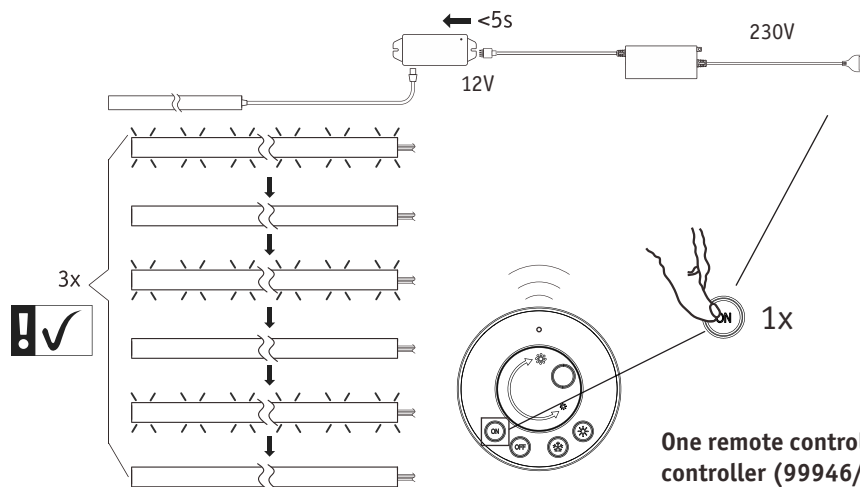

Driver: Max.36W

Paulmann
Art.Nr:999.48

Not incl.

Paulmann
Art.Nr:999.76

Function of keys

Code Matching

(Press the "ON" button one time within 5s of connecting to the controller)

One remote control can control countless controller (99946/99947/99948), but a controller (99946/99947/99948) can be only controlled by 4 pcs remote control.

Code Clearing

(Press the "NO" button three times within 5s of cancelling the connection to the controller)

Hiermit erklärt Paulmann Licht, dass der Funkanlagentyp Art.-Nr.: 999.68/999.69 der Richtlinie 2014/53/EU entspricht. Der vollständige