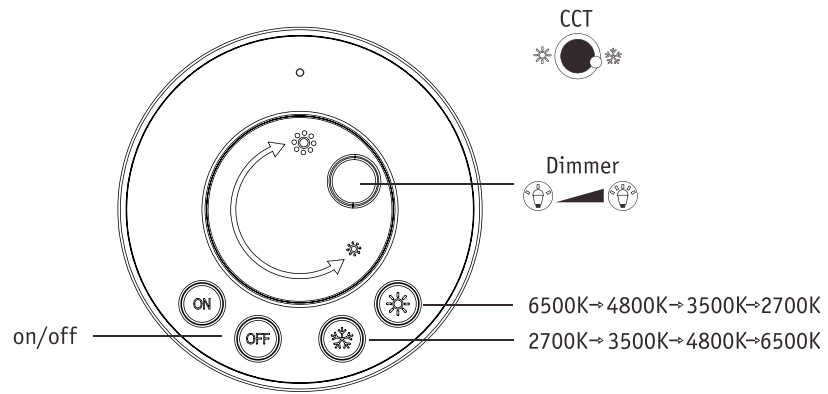

Driver: Max.36W

Paulmann
Art.Nr:999.48

Not incl.

Paulmann
Art.Nr:999.76

Function of keys

Code Matching

(Press the "ON" button one time within 5s of connecting to the controller)

One remote control can control countless controller (99946/99947/99948), but a controller (99946/99947/99948) can be only controlled by 4 pcs remote control.

Code Clearing

(Press the "NO" button three times within 5s of cancelling the connection to the controller)

Hiermit erklärt Paulmann Licht, dass der Funkanlagentyp Art.-Nr.: 999.68/999.69 der Richtlinie 2014/53/EU entspricht. Der vollständige