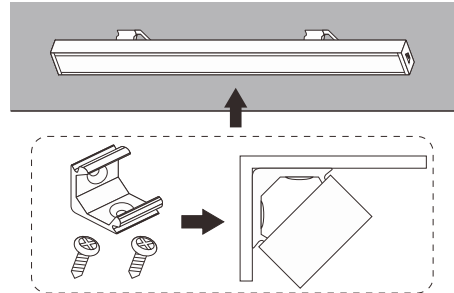

Paulmann

Safety Instructions

1, 2, 3, 4, 5, 6, 7, 8, 11, 14, 19, 22, 23, 24, 25, 26, 27, 28, 29, 33, 34;

Info

www.paulmann.com

Paulmann Licht GmbH
Quezinger Feld 2
31832 Springe
Germany

www.paulmann.com

Art.-Nr.: **999.68**
999.69

999.68/69

35cm / 55cm

1x

1x

1x

(+MA 326)PEO 04/20

2x

2x

4x

A

B1

B2

C

Not incl.

Paulmann
Art.Nr:999.70

Not incl.

Paulmann
Art.Nr:999.71

Not incl.

Driver: Max.12W

Paulmann
Art.Nr:999.46

Not incl.

Driver: Max.25W

Paulmann
Art.Nr:999.47

Not incl.

Driver: Max.36W

Paulmann
Art.Nr:999.48

Not incl.

Paulmann
Art.Nr:999.76