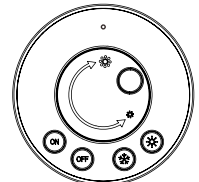

Driver: Max.36W

Paulmann
Art.Nr:999.48

Not incl.

Paulmann
Art.Nr:999.76

Function of keys

Code Matching

(Press the "ON" button one time within 5s of connecting to the controller)

One remote control can control countless controller (99946/99947/99948), but a controller (99946/99947/99948) can be only controlled by 4 pcs remote control.