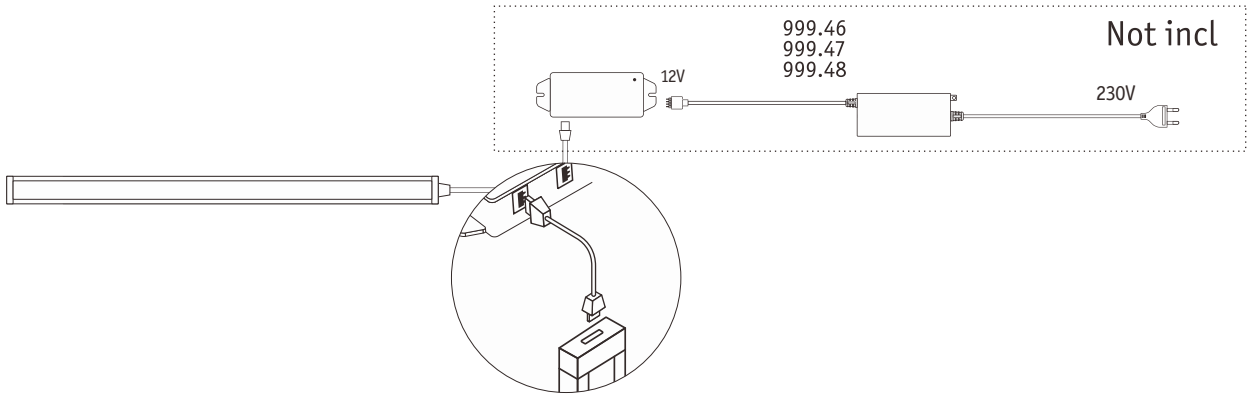

Paulmann

Safety Instructions

1, 2, 3, 4, 5, 6, 7, 8, 11, 14, 19, 22, 23, 24, 25, 26, 27, 28, 29, 33, 34;

Info

www.paulmann.com

Paulmann Licht GmbH
Quezinger Feld 2
31832 Springe
Germany

www.paulmann.com

Art.-Nr.: **999.68**
999.69

999.68/69

35cm / 55cm

1x

1x

1x

(+MA 326)PEO 04/20

2x

2x

4x

A

B1