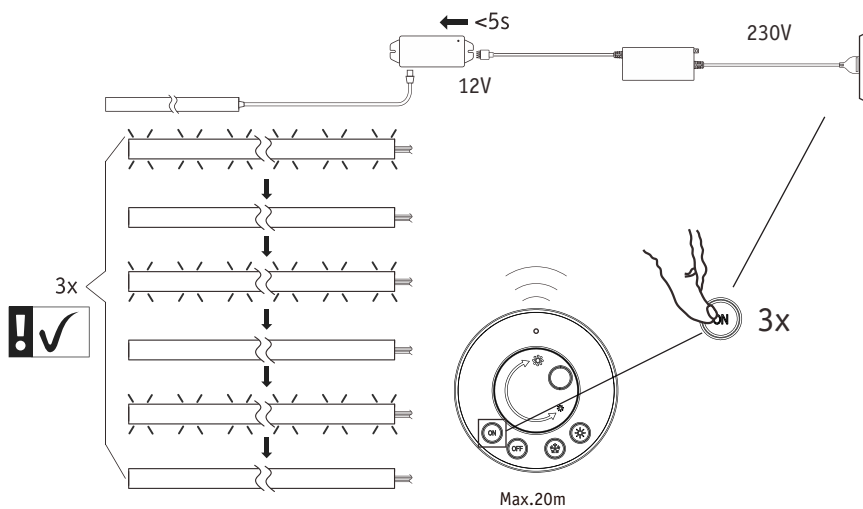

Driver: Max.36W

Paulmann
Art.Nr:999.48

Not incl.

Paulmann
Art.Nr:999.76

Function of keys

Code Matching

(Press the "ON" button one time within 5s of connecting to the controller)

One remote control can control countless controller (99946/99947/99948), but a controller (99946/99947/99948) can be only controlled by 4 pcs remote control.

Code Clearing

(Press the "NO" button three times within 5s of cancelling the connection to the controller)

Hiermit erklärt Paulmann Licht, dass der Funkanlagentyp Art.-Nr.: 999.68/999.69 der Richtlinie 2014/53/EU entspricht. Der vollständige