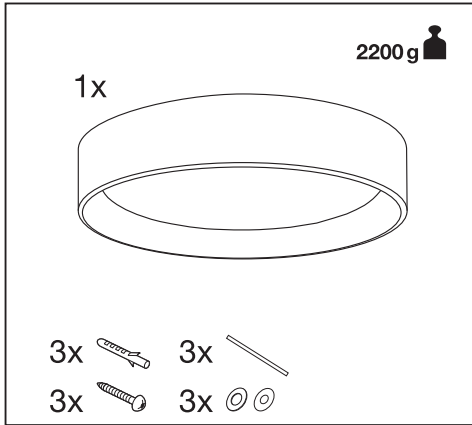

ORBIS

	EAN	W	Light Source lm	Output lm	K	🌡️ (°C)	V~	mA	Hz	DF	▽°	👉
SMART WIFI ORBIS KURT 450 TW	4058075754799	30	3550	1750	2700- 6500	-20...+40	220-240	150	50/60	>0.9	360	25000

	EAN	This product contains a light source of energy efficiency class	Contained Light Source
SMART WIFI ORBIS KURT 450 TW	4058075754799	E	