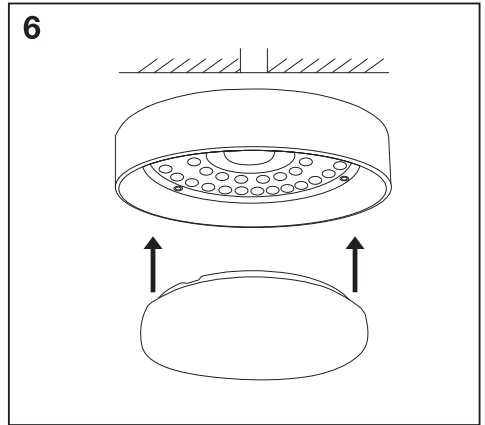

ORBIS

	EAN	W	Light Source lm	Output lm	K	🌡️ (°C)	V~	mA	Hz	DF	▽°	👉
SMART WIFI ORBIS KURT 450 TW	4058075754799	30	3550	1750	2700- 6500	-20...+40	220-240	150	50/60	>0.9	360	25000

	EAN	This product contains a light source of energy efficiency class	Contained Light Source
SMART WIFI ORBIS KURT 450 TW	4058075754799	E	