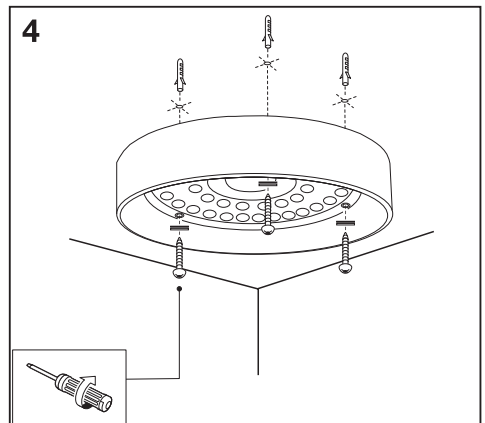

ORBIS

	EAN	W	Light Source lm	Output lm	K	🌡️ (°C)	V~	mA	Hz	DF	▽°	👉
SMART WIFI ORBIS KURT 450 TW	4058075754799	30	3550	1750	2700- 6500	-20...+40	220-240	150	50/60	>0.9	360	25000

	EAN	This product contains a light source of energy efficiency class	Contained Light Source
SMART WIFI ORBIS KURT 450 TW	4058075754799	E	