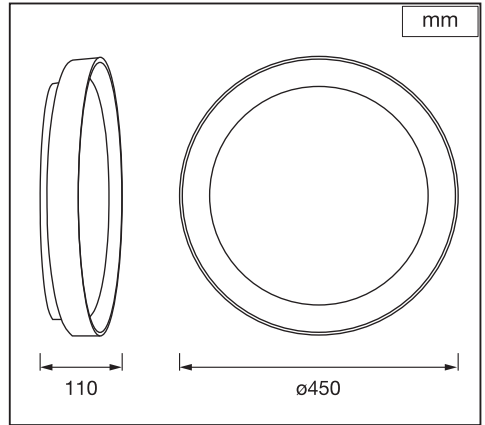

ORBIS

	EAN	W	Light Source lm	Output lm	K	🌡️ (°C)	V~	mA	Hz	DF	▽°	👉
SMART WIFI ORBIS KURT 450 TW	4058075754799	30	3550	1750	2700- 6500	-20...+40	220-240	150	50/60	>0.9	360	25000

	EAN	This product contains a light source of energy efficiency class	Contained Light Source
SMART WIFI ORBIS KURT 450 TW	4058075754799	E	