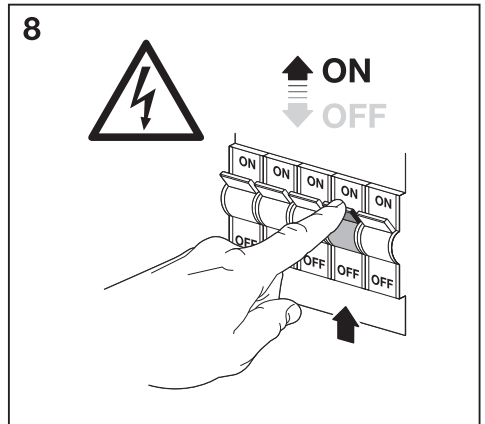

ORBIS

	EAN	W	Light Source lm	Output lm	K	🌡️ (°C)	V~	mA	Hz	DF	▽°	👉
SMART WIFI ORBIS KURT 450 TW	4058075754799	30	3550	1750	2700- 6500	-20...+40	220-240	150	50/60	>0.9	360	25000

	EAN	This product contains a light source of energy efficiency class	Contained Light Source
SMART WIFI ORBIS KURT 450 TW	4058075754799	E	