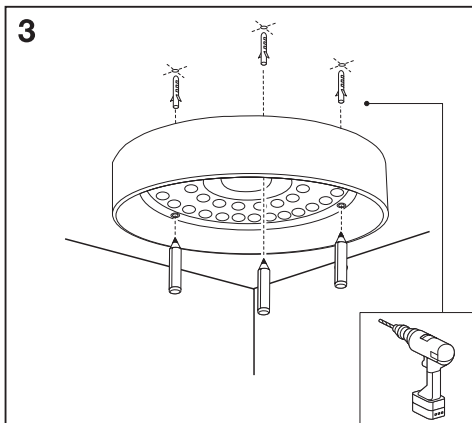

ORBIS

	EAN	W	Light Source lm	Output lm	K	🌡️ (°C)	V~	mA	Hz	DF	▽°	👉
SMART WIFI ORBIS KURT 450 TW	4058075754799	30	3550	1750	2700- 6500	-20...+40	220-240	150	50/60	>0.9	360	25000

	EAN	This product contains a light source of energy efficiency class	Contained Light Source
SMART WIFI ORBIS KURT 450 TW	4058075754799	E	