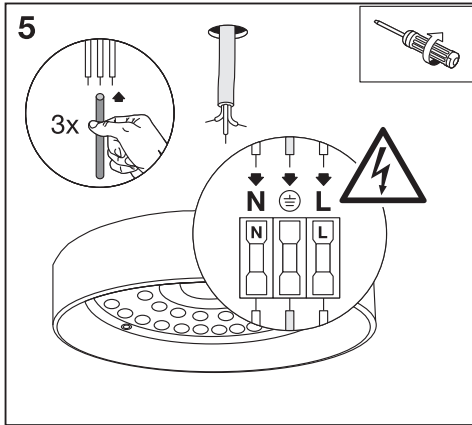

ORBIS

	EAN	W	Light Source lm	Output lm	K	🌡️ (°C)	V~	mA	Hz	DF	▽°	👉
SMART WIFI ORBIS KURT 450 TW	4058075754799	30	3550	1750	2700- 6500	-20...+40	220-240	150	50/60	>0.9	360	25000

	EAN	This product contains a light source of energy efficiency class	Contained Light Source
SMART WIFI ORBIS KURT 450 TW	4058075754799	E	