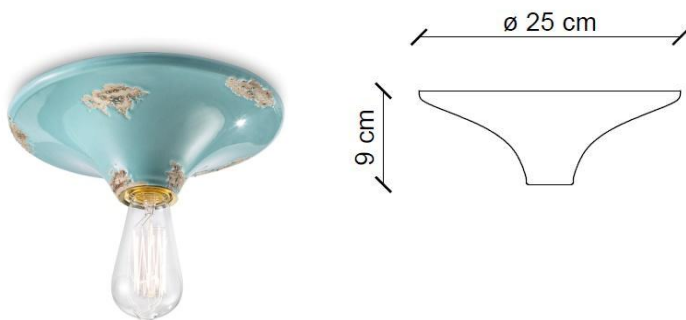

FERROLUCE

handmade light

CODE	C134
COLLECTION	RETRO'
DATE	06/09/19
REV.	00

SCHEDA TECNICA | DATA SHEET

MADE IN ITALY

ALTRE DIMENSIONI | OTHER DIMENSIONS

Plafoniera | *Ceiling lamp*

CONFORME ALLE NORME | SAFETY STANDARDS

EN 60598-2-1:1989 used in conjunction with EN 60598-1:2015-01

Direttive : 2014/35/UE - 2011/65/UE - 2010/30/UE - 2012/19/UE - 2009/125/CE

COMPONENTI E MATERIALI | COMPONENTS AND MATERIALS

Materiale principale | Main material

ceramica | *ceramic*

ALTRE INFORMAZIONI | OTHER INFORMATION

Classe | Class	I
IP | IP	20
Potenza lampadina | <i>Bulb Power</i>	max 77 W
Attacco | <i>Socket</i>	E27
Peso Netto | <i>Net weight</i>	0.70 Kg
Orientabilità | <i>Adjustability</i>	no
Alimentazione | <i>Power supply</i>	220-240 V
Tipologia di spina | <i>Type of plug</i>	-
Classe energetica | <i>Energy Class</i>	A++ > D
Imballo 1 | <i>Packaging 1</i>	28 x 28 x 13 cm
Imballo 2 | <i>Packaging 2</i>	-
Peso imballo | <i>Weight Packagings</i>	1.05 Kg

Ferroluce Srl

Production Department : Z.I. - via Armentaressa, 10 - Zip code: 34076 Romans d'Isonzo - Gorizia - ITALIA

Contacts: e-mail info@ferroluce.it - Tel. +39 0481 909541 - Fax +39 0481 909239