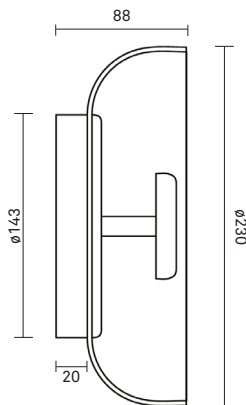

TECHNICAL INFO

Product no.: 02480124

Type: Wall Light - Indoor

Colour:

Glass: Opal White
Metal: Nordic Gold

Materials:

Powder coated metal
Mouth-blown glass

Dimensions:

ø230mm x 90mm

Product weight:

Product: 995 g

Packaging:

Dimensions: L: 286mm x W: 286mm x H: 168mm
Weight: 420 g
Total weight incl. product: 1415 g
Number of parcels: 1
Material: Brown cardboard.

Packaging - weight - material: