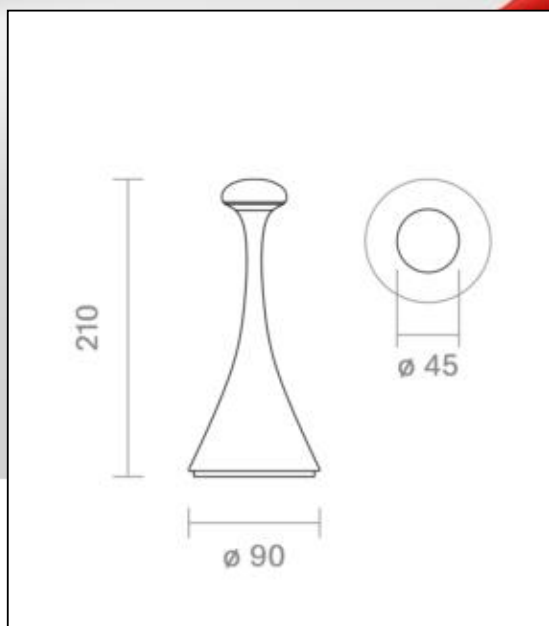

**Datasheet**  
**4541201**

**Akku-Tischleuchte Nudrop mini 210mm graphitgrau**

Likeable extravagance: If the Sigor Nudrop did not give light, it would also pass as a sculpture or design object. With its organically curved shape and its sympathetic colors, it sets original accents in any interior. Powerful: Despite its compact form, it has enormous luminosity, with which it puts much larger lamps in its shadow. Versatile: thanks to its compact dimensions, the Nudrop fits anywhere, where there is little space: whether at a bistro table, at a fine meal with friends or when traveling in a hotel room. Stable: Narrow head, wide footprint: With the battery integrated battery in the base, the Nudrop has a secure footing everywhere.

Dimmable yes

Recommended dimmer: [www.sigor.de/dimmerliste](http://www.sigor.de/dimmerliste)

133 lm	luminous flux [lm]
1,80 Watt	rated power
2200/2700 K	colour temperature
Ra>85	colour rendering
5 sdcm	colour consistency
45°	beam angle
graphitgrau	Colour housing
IP54	type of protection
-20° - 40°C	temperature range in operation
	power factor
3,7 V AC	voltage
Hz	operating frequency
1000 mA	current
2 kWh/1000h	energy consumption
<1,0 s	warm-up time up to 60% of the full light output
<0.5 s	starting time
Ø 54.000 h	nominal life time
L70B50	rated life time L70/B50
0.7	lumen maintenance factor at the end of the nominal life

Spectral power distribution  
in the range 180 - 800 nm

4541201

Akku-Tischleuchte Nudrop mini 210mm graphitgrau

**Manual:**

[https://shop.sigor.de/media/pdf/4541201\\_manual.pdf](https://shop.sigor.de/media/pdf/4541201_manual.pdf)