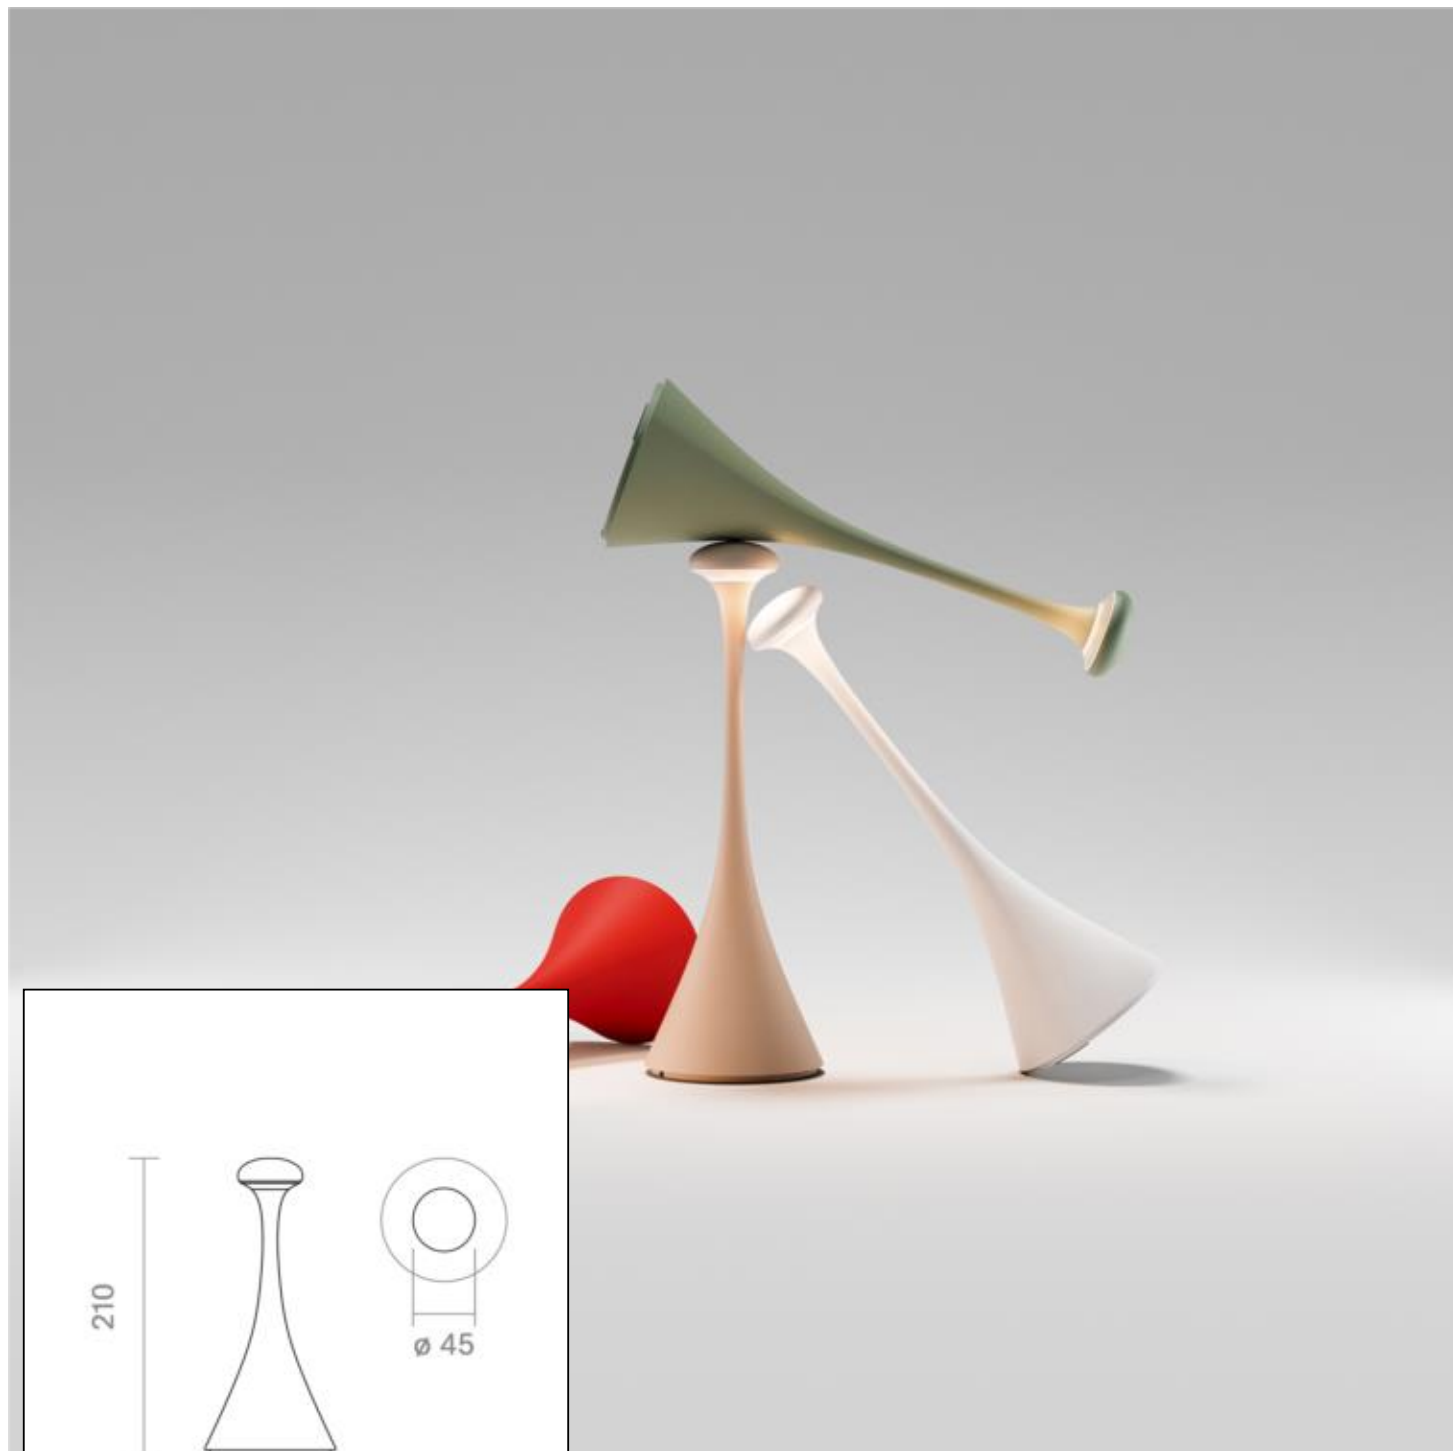

**Datasheet**  
**4541201**

**Akku-Tischleuchte Nudrop mini 210mm graphitgrau**

Likeable extravagance: If the Sigor Nudrop did not give light, it would also pass as a sculpture or design object. With its organically curved shape and its sympathetic colors, it sets original accents in any interior. Powerful: Despite its compact form, it has enormous luminosity, with which it puts much larger lamps in its shadow. Versatile: thanks to its compact dimensions, the Nudrop fits anywhere, where there is little space: whether at a bistro table, at a fine meal with friends or when traveling in a hotel room. Stable: Narrow head, wide footprint: With the battery integrated battery in the base, the Nudrop has a secure footing everywhere.

Dimmable yes

Recommended dimmer: [www.sigor.de/dimmerliste](http://www.sigor.de/dimmerliste)

133 lm	luminous flux [lm]
1,80 Watt	rated power
2200/2700 K	colour temperature
Ra>85	colour rendering
5 sdcm	colour consistency
45°	beam angle
graphitgrau	Colour housing
IP54	type of protection
-20° - 40°C	temperature range in operation
	power factor
3,7 V AC	voltage
Hz	operating frequency
1000 mA	current
2 kWh/1000h	energy consumption
<1,0 s	warm-up time up to 60% of the full light output
<0.5 s	starting time
Ø 54.000 h	nominal life time
L70B50	rated life time L70/B50
0.7	lumen maintenance factor at the end of the nominal life

Spectral power distribution  
in the range 180 - 800 nm

4541201

Akku-Tischleuchte Nudrop mini 210mm graphitgrau

**Manual:**

[https://shop.sigor.de/media/pdf/4541201\\_manual.pdf](https://shop.sigor.de/media/pdf/4541201_manual.pdf)