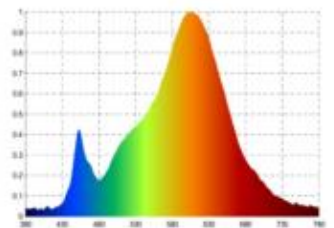

**Datasheet**  
**4541201**

**Akku-Tischleuchte Nudrop mini 210mm graphitgrau**

Likeable extravagance: If the Sigor Nudrop did not give light, it would also pass as a sculpture or design object. With its organically curved shape and its sympathetic colors, it sets original accents in any interior. Powerful: Despite its compact form, it has enormous luminosity, with which it puts much larger lamps in its shadow. Versatile: thanks to its compact dimensions, the Nudrop fits anywhere, where there is little space: whether at a bistro table, at a fine meal with friends or when traveling in a hotel room. Stable: Narrow head, wide footprint: With the battery integrated battery in the base, the Nudrop has a secure footing everywhere.

Dimmable yes

Recommended dimmer: [www.sigor.de/dimmerliste](http://www.sigor.de/dimmerliste)

133 lm	luminous flux [lm]
1,80 Watt	rated power
2200/2700 K	colour temperature
Ra>85	colour rendering
5 sdcm	colour consistency
45°	beam angle
graphitgrau	Colour housing
IP54	type of protection
-20° - 40°C	temperature range in operation
	power factor
3,7 V AC	voltage
Hz	operating frequency
1000 mA	current
2 kWh/1000h	energy consumption
<1,0 s	warm-up time up to 60% of the full light output
<0.5 s	starting time
Ø 54.000 h	nominal life time
L70B50	rated life time L70/B50
0.7	lumen maintenance factor at the end of the nominal life

Spectral power distribution  
in the range 180 - 800 nm

4541201

Akku-Tischleuchte Nudrop mini 210mm graphitgrau

**Manual:**

[https://shop.sigor.de/media/pdf/4541201\\_manual.pdf](https://shop.sigor.de/media/pdf/4541201_manual.pdf)