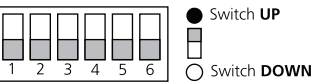

● Switch UP
○ Switch DOWN

5	
●	Disable
○	50lux

LUX

5	
●	Disable
○	50lux

LUX

ON/OFF

● Switch UP
○ Switch DOWN

6	
●	ON
○	OFF