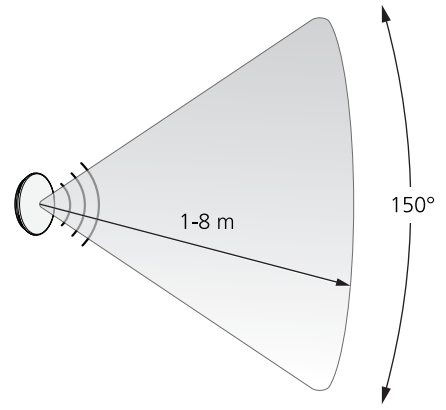

Detection range

● Switch UP
○ Switch DOWN

1	2	
●	●	100%
○	●	75%
●	○	50%
○	○	10%

SENS