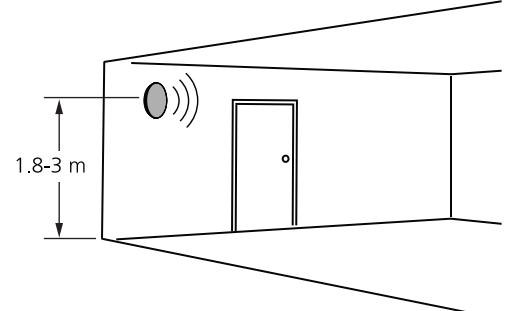

● Switch UP
○ Switch DOWN

5	
●	Disable
○	50lux

LUX

5	
●	Disable
○	50lux

LUX

ON/OFF

● Switch UP
○ Switch DOWN

6	
●	ON
○	OFF

6	
●	ON
○	OFF

Installation height

Initial state:
CCT: **3000K**
Detection area: **100%**
Hold time: **90s**
Daylight: **50lux**