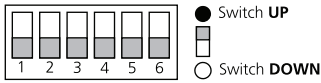

Delay

● Switch UP
○ Switch DOWN

3	4	
●	●	5s
○	●	90s
●	○	5min
○	○	15min

TIME