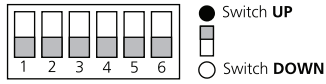

Detection range

● Switch UP
○ Switch DOWN

1	2	
●	●	100%
○	●	75%
●	○	50%
○	○	10%

SENS