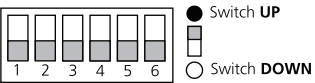

● Switch UP
○ Switch DOWN

5	
●	Disable
○	50lux

LUX

5	
●	Disable
○	50lux

LUX

ON/OFF

● Switch UP
○ Switch DOWN

6	
●	ON
○	OFF