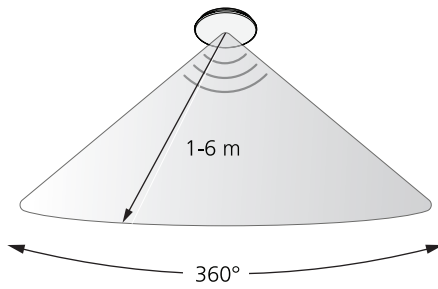

Detection range

● Switch UP
○ Switch DOWN

1	2	
●	●	100%
○	●	75%
●	○	50%
○	○	10%

SENS