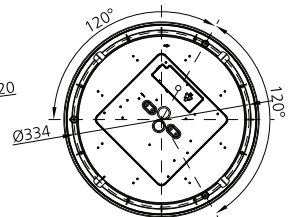

H (mm)	Ø (mm)
94	300
105	400

Ø300

Ø400

4000K

Factory Settings		START Surface IP54 Multipower MW	
1	2	0043406	0043410
●●	100	17,5	2000
●○	75	13,5	1500
○○	50	9,3	1000
○●	26	6	500
●●	176	34	4000
●○	155	30	3500
○○	134	26	3000
○●	115	22	2500

6	
●	ON
○	OFF

Installation height

Initial state:
CCT: **3000K**
Detection area: **100%**
Hold time: **90s**
Daylight: **50lux**