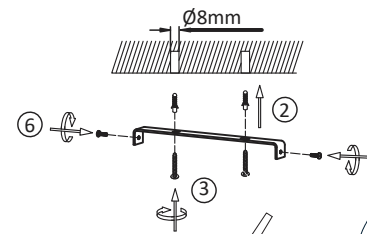

IT

NL

900065

230V / 50Hz~

1x E27 max. 60W

2x

2x

JUST LIGHT.