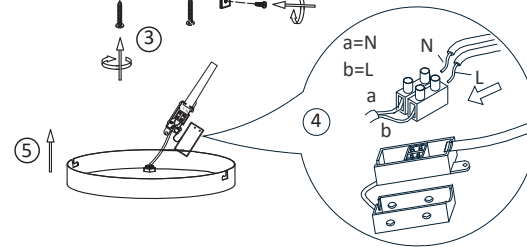

IT

NL

900065

230V / 50Hz~

1x E27 max. 60W

2x

2x

JUST LIGHT.