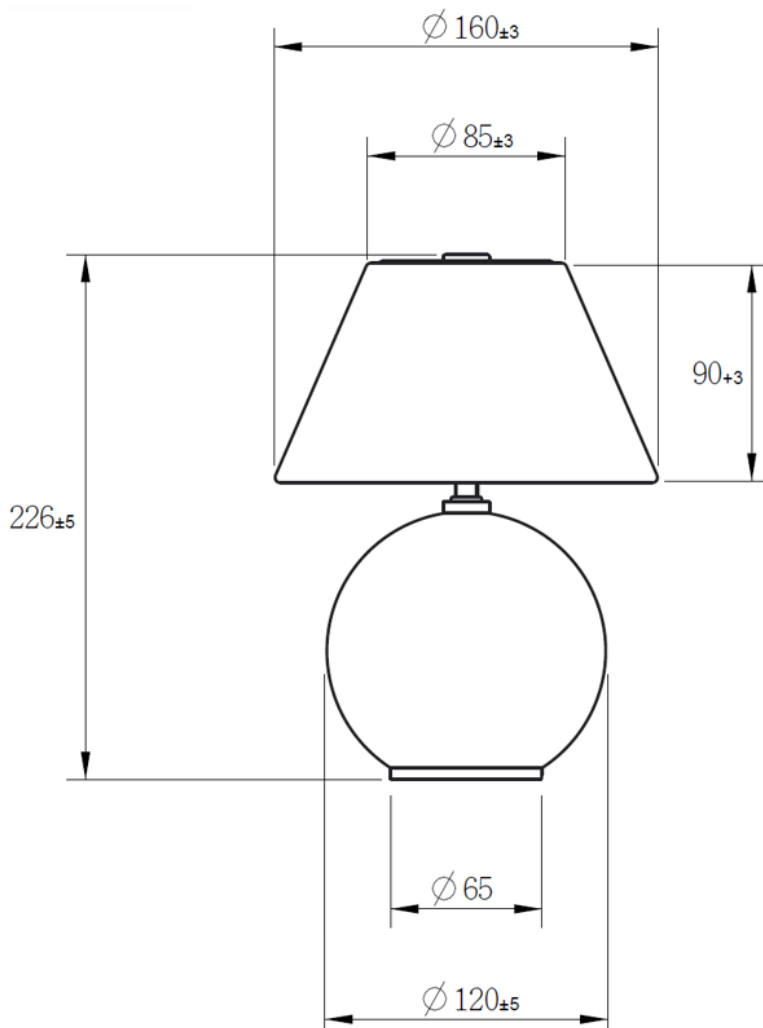

Technical documentation

Product information

Art. No: 6946

Product name: Portable table lamp Iris 16

Material: Textile, metal, glass, plastic

Gross Weight: 1pc/1kgs

Environment: Indoor IP20

Classification: Class III Max 1W

Country of origin: China

Cable: Black plastic magnetic + USB A charging cable 200 cm

Input: 5V/2A

Battery: 4000mAh

Light source: 1xG4 Max 1W
2700K / 100lm / Ra80

Dimensions

Technical documentation

Components

parts	Technical Specification	Note
lampholder	2A, T210	40010118
power supply cord	YH12600168-0096	YH-0093