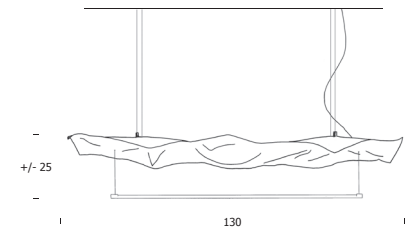

# CRASH Tube s130

## CRASH TUBE S 130X40

Suspension lamp  
hand-thumped steel  
cm 130X40

Aluminium base  
cm 19X4,5X3

4 steel cables cm 200  
Silicon cable cm 200

Led bar  
20W - 24V  
3000 Lm emitted  
3000°K - CRI 85  
2700°K on request  
Dimmable power supply  
included