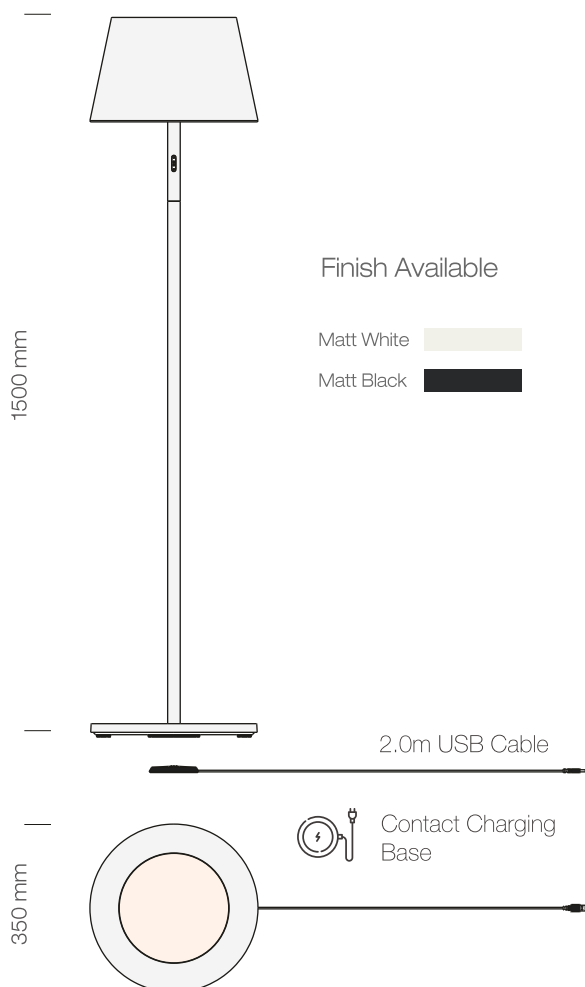

Technical Information

- Light source: OSRAM SMD 2835
- Colour temperature: 2700K, 3000K & 4000K (switchable)
- Colour rendering index: CRI > 80
- RGB: Red, orange, yellow, green, blue, indigo & violet (switchable)
- Dimmer: Stepless dimmable 5%-100%
- Memory function: Memory of brightness, colour temperature and RGB
- Luminaire wattage: 10W
- Voltage: DC3.7V
- Luminaire luminous flux: 600lm
- Light distribution: Wide
- Battery type: 18650 Li-ion battery
- Battery capacity: 13200mAh
- Battery charge: ≤7.5 hours (Fast charging)
- Battery life: ≥ 9 hours (100% light intensity)
- Battery charge protection: Equipped with a self-protection system
- Adapter included: CLASS II; Input AC100-240V; Output DC5V 3A;
- Single contact charging base included: 2.0m USB cable
- Double switch: ON/OFF & dimmer switch, CCT & RGB switch
- Protection class: IP 65
- Impact strength: IK 06
- Safety: Class III
- Weight: 9.4KG