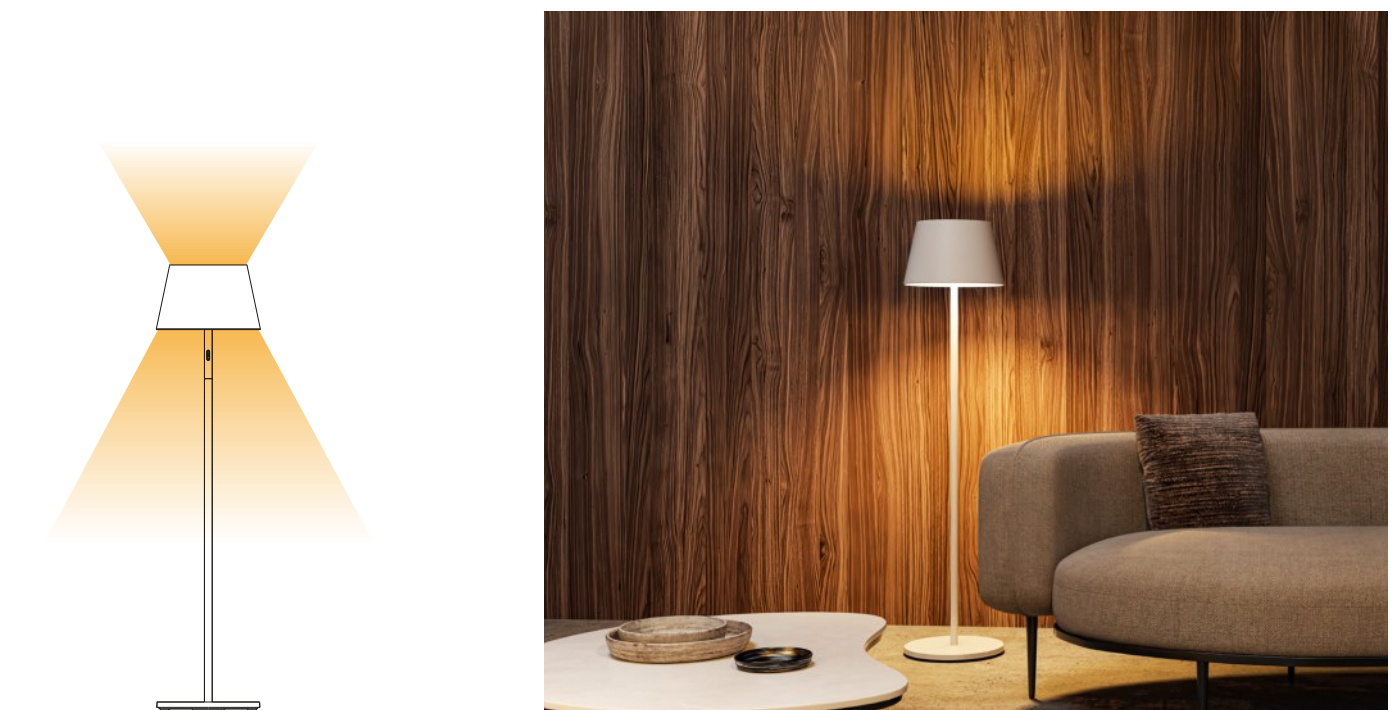

Comfort Atmosphere

Feeling of comfort atmosphere. RGB control can switch base on different environments and visual needs.

Step RGB (switchable)

RGB 7 colors: red, orange, yellow, green, blue, indigo & violet.

red orange yellow green blue indigo violet

2700K, 3000K & 4000K (Switchable)

Colour temperature 2700K/3000K/4000K switchable.

Stepless Dimmable

Touch stepless dimmable 5%-100%.
You can adjust the brightness of the lamp according to your request.

Double-sided Output

The lamp lights up and down, can provide lighting and atmosphere at the same time.

Colour & Finish

Rechargeable floor lamp is available in :

Finish Available

Matt White 

Matt Black 

**Fast charging ≤ 7.5 hours**