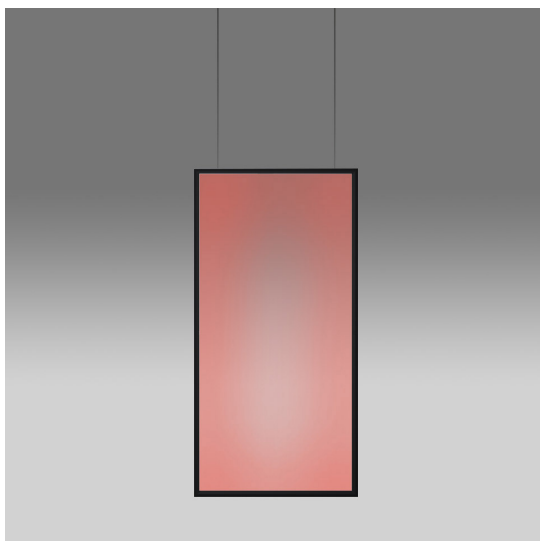

# Discovery Space Rectangular - RGBW - Bronze

Ernesto Gismondi

IP20    Dimmerable: 

## LUMINAIRE

- Watt: **54W**
- Voltage: **220-240V**
- Delivered lumens output: **2664lm**
- Efficiency: **100%**
- Efficacy: **49.33lm/W**
- CRI: **80**
- Dimmable Typology: **Dali**

## DESCRIPTION

Discovery is an unobtrusive, utterly absent and immaterial element. Its volume is only perceived when switched on, thanks to the light that outlines the central emitting surface. The result is a uniform light, ideal for working environments. The company's great optoelectronic skills, combined with a thorough culture of design and with technological know-how, produces a perfectly all-purpose and surprising solution, which translates innovation into emotional perception.

## DIMENSIONS

- Length: **cm 73.5**
- Width: **cm 1.7**
- Height: **cm 147**
- Max Height from ceiling: **cm 297**