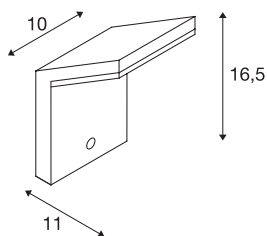

TECHNICAL DATA

| | |
|-----------------------------|-------------------|
| Item no. | 232915 |
| IP Code | IP 44 |
| Impact resistance class | IK 02 |
| Assembly | Surface |
| Assembly details | Wall |
| Primary nominal voltage | 220-240V ~50/60Hz |
| Secondary power / voltage | 110 mA |
| Safety class | I |
| Wattage | 9 W |
| Minimum ambient temperature | -20 °C |
| Maximum ambient temperature | 40 °C |
| Stroboscopic effect (SVM) | 0.02 |
| Lumen | 740 lm |
| Colour temperature | 3000 Kelvin |
| Beam angle | 120 ° |
| Color | anthracite |
| CRI | 80 |
| LXXBXX data | L70B50 |
| Service life | 25000 h |
| Width | 10 cm |
| Height | 16.5 cm |
| Depth | 11 cm |

Light Source

| | |
|--------|---|
| 916446 |  |
|--------|---|

| | |
|-----------------------|----------|
| Net weight | 0.428 kg |
| Gross weight | 0.52 kg |
| BIG WHITE Page | 771 |