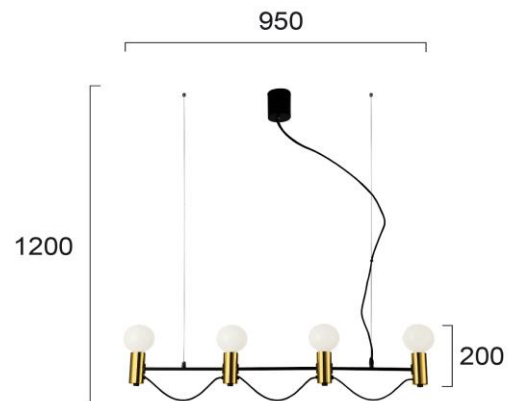

Product Datasheet

Code	4232400
Description	4/Lights Pendant Bar Volter
Family	VOLTER
Type	PENDANT
Type of Lamp	E27
Watt	4 x MAX 40W
Volt	220-240V
Hertz	50-60 Hz
Class	I
IP	IP20
Environment	INDOOR
Color	BLACK / GOLD
Material	PLATED STEEL
Length	L:950
Height	H:1200
Width	