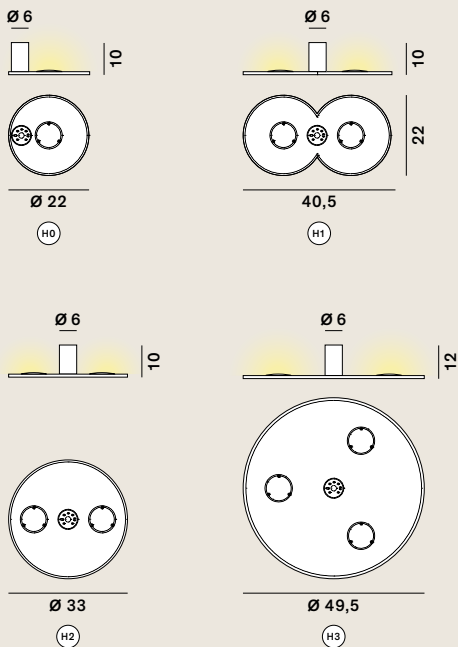

Collide: Ceiling / Wall

cod: H0, H1, H2, H3

Light Source	ACRICHE HV LED
Power <span>(H0)</span>	17 Watt
Power <span>(H1)</span> <span>(H2)</span>	34 Watt
Power <span>(H3)</span>	51 Watt
Kelvin	2.700, 3.000
Dimmer	phase
Lumen <span>(H0)</span>	1.700
Lumen <span>(H1)</span> <span>(H2)</span>	3.400
Lumen <span>(H3)</span>	5.100
CRI	92
Class	<b>A+</b>

## Catalogue

White  
(matt)