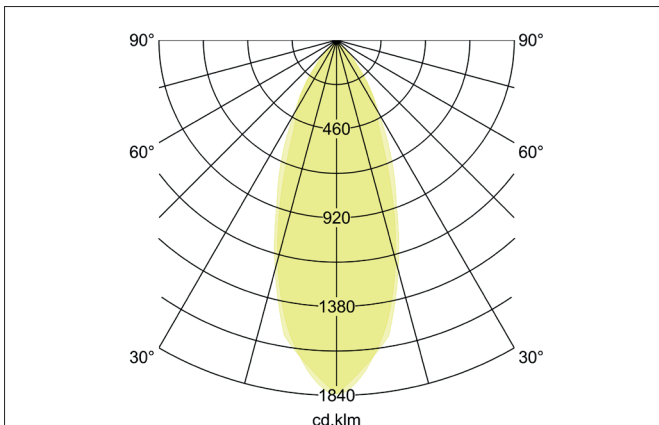

TIRRELdeep LED recessed spot set, on/off switchable

Article no. 38063083

Light.
For Generations.**Tender**

LED recessed spot set, on/off switchable, Round. Toolless ceiling installation by installation springs. Ceiling cut-out Ø 68 mm, Installation depth 62 mm, Outer diameter 82 mm, Weight 0,178 kg, Reflector silver with rotationssymmetrical, deep, wide distributed light intensity. optimal light distribution due to a glass transparent cover. Luminous flux 680 lm, Power 1 x 6 W, Light colour warm white, Correlated color temperature (CCT) 3.000 K, Colour rendering index CRI > 80, Housing material: Aluminium / Glass, Colour: Black, Permissible ambient temperature (ta): -20 °C - +25 °C, Protection class (EN 61140): II, Degree of protection (DIN EN 60529): IP20, .With electronic driver, on/off switchable.

Product Benefits

- Recessed LED recessed spotlight in round design made of solid aluminum with LED module 6 W (3,000 K) and switchable converter.
- Ceiling cut-out 68 mm, diameter 82 mm, installation depth 62 mm, IP20.
- Pivoting range 25°.
- Without visible snap ring.
- Classic, formally restrained design.
- Also available in the same look in GX5.3 or GU10 versions and as a dimmable set (phase cut-off) set (trailing edge).

TIRRELdeep LED recessed spot set, on/off switchable

Article no. 38063083

Light.
For Generations.

Article data	
Article no.	38063083
GTIN	4251433953708
Series name	TIRRELdeep
Short description	LED recessed spot set, on/off switchable
Material	Aluminium / Glass
Colour	Black
Type of surface	Matt
Shape	Round
Outer diameter	82 mm
Built-in diameter	68 mm
Installation depth	62 mm
Hight	3 mm
Weight	0.178 kg

Lighting technology	
Colour temperature	3.000 K
Light colour	White
Light output	Direct
Luminous flux	680 lm
System efficiency	113 lm/W
Colour rendering	CRI > 80
Reflector	High-gloss
Reflektorfarbe	silver
Beam angle	38°
Light sharing	Symmetric
Adjustable color temperature	No