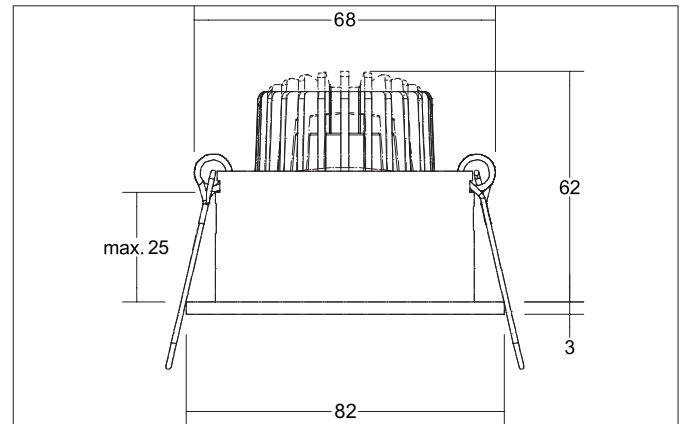

TIRRELdeep LED recessed spot set, on/off switchable

Article no. 38063083

Light.
For Generations.**Tender**

LED recessed spot set, on/off switchable, Round. Toolless ceiling installation by installation springs. Ceiling cut-out Ø 68 mm, Installation depth 62 mm, Outer diameter 82 mm, Weight 0,178 kg, Reflector silver with rotationssymmetrical, deep, wide distributed light intensity. optimal light distribution due to a glass transparent cover. Luminous flux 680 lm, Power 1 x 6 W, Light colour warm white, Correlated color temperature (CCT) 3.000 K, Colour rendering index CRI > 80, Housing material: Aluminium / Glass, Colour: Black, Permissible ambient temperature (ta): -20 °C - +25 °C, Protection class (EN 61140): II, Degree of protection (DIN EN 60529): IP20, .With electronic driver, on/off switchable.

Product Benefits

- Recessed LED recessed spotlight in round design made of solid aluminum with LED module 6 W (3,000 K) and switchable converter.
- Ceiling cut-out 68 mm, diameter 82 mm, installation depth 62 mm, IP20.
- Pivoting range 25°.
- Without visible snap ring.
- Classic, formally restrained design.
- Also available in the same look in GX5.3 or GU10 versions and as a dimmable set (phase cut-off) set (trailing edge).

TIRRELdeep LED recessed spot set, on/off switchable

Article no. 38063083

Light.
For Generations.

Article data	
Article no.	38063083
GTIN	4251433953708
Series name	TIRRELdeep
Short description	LED recessed spot set, on/off switchable
Material	Aluminium / Glass
Colour	Black
Type of surface	Matt
Shape	Round
Outer diameter	82 mm
Built-in diameter	68 mm
Installation depth	62 mm
Hight	3 mm
Weight	0.178 kg