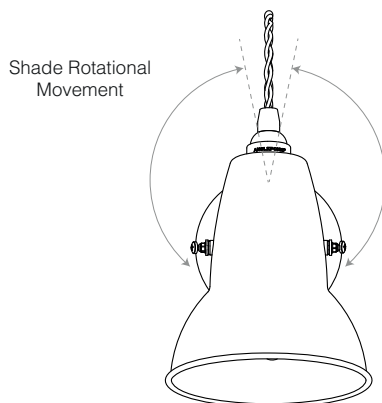

Description

Chrome fittings and coloured braided cable give a contemporary twist to the retro aesthetic of this compact wall light. The base has a built in switch for ease of use and the flexible shade can be rotated to direct just the right amount of light where needed.

Materials

- Gloss paint finish
- Steel Shade, arm and wall plate
- Chrome plated fittings
- Fabric cable
- IP20 rating

Dimensions

- Shade diameter: $\varnothing 14\text{cm}$
- Shade height: 16cm
- Max reach: 30cm (from wall to shade)
- Wall plate diameter: $\varnothing 10\text{cm}$
- Light Packaging (L x W x H): 22cm x 16cm x 29cm
- Light Packaged Weight: 1.0kg

Electrical

- Voltage: 220/240V, 50/60Hz
- Class II - Double Insulated
- E27 lamp holder
- Maximum permitted bulb: 20W CFL / 10W LED E27
- Push switch on wall plate
- Light can be wired to an external light switch
- Bulb not included