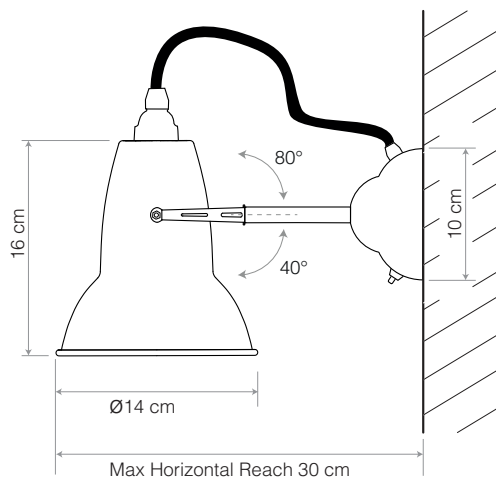

Description

Chrome fittings and coloured braided cable give a contemporary twist to the retro aesthetic of this compact wall light. The base has a built in switch for ease of use and the flexible shade can be rotated to direct just the right amount of light where needed.

Materials

- Gloss paint finish
- Steel Shade, arm and wall plate
- Chrome plated fittings
- Fabric cable
- IP20 rating

Dimensions

- Shade diameter: $\varnothing 14\text{cm}$
- Shade height: 16cm
- Max reach: 30cm (from wall to shade)
- Wall plate diameter: $\varnothing 10\text{cm}$
- Light Packaging (L x W x H): 22cm x 16cm x 29cm
- Light Packaged Weight: 1.0kg

Electrical

- Voltage: 220/240V, 50/60Hz
- Class II - Double Insulated
- E27 lamp holder
- Maximum permitted bulb: 20W CFL / 10W LED E27
- Push switch on wall plate
- Light can be wired to an external light switch
- Bulb not included